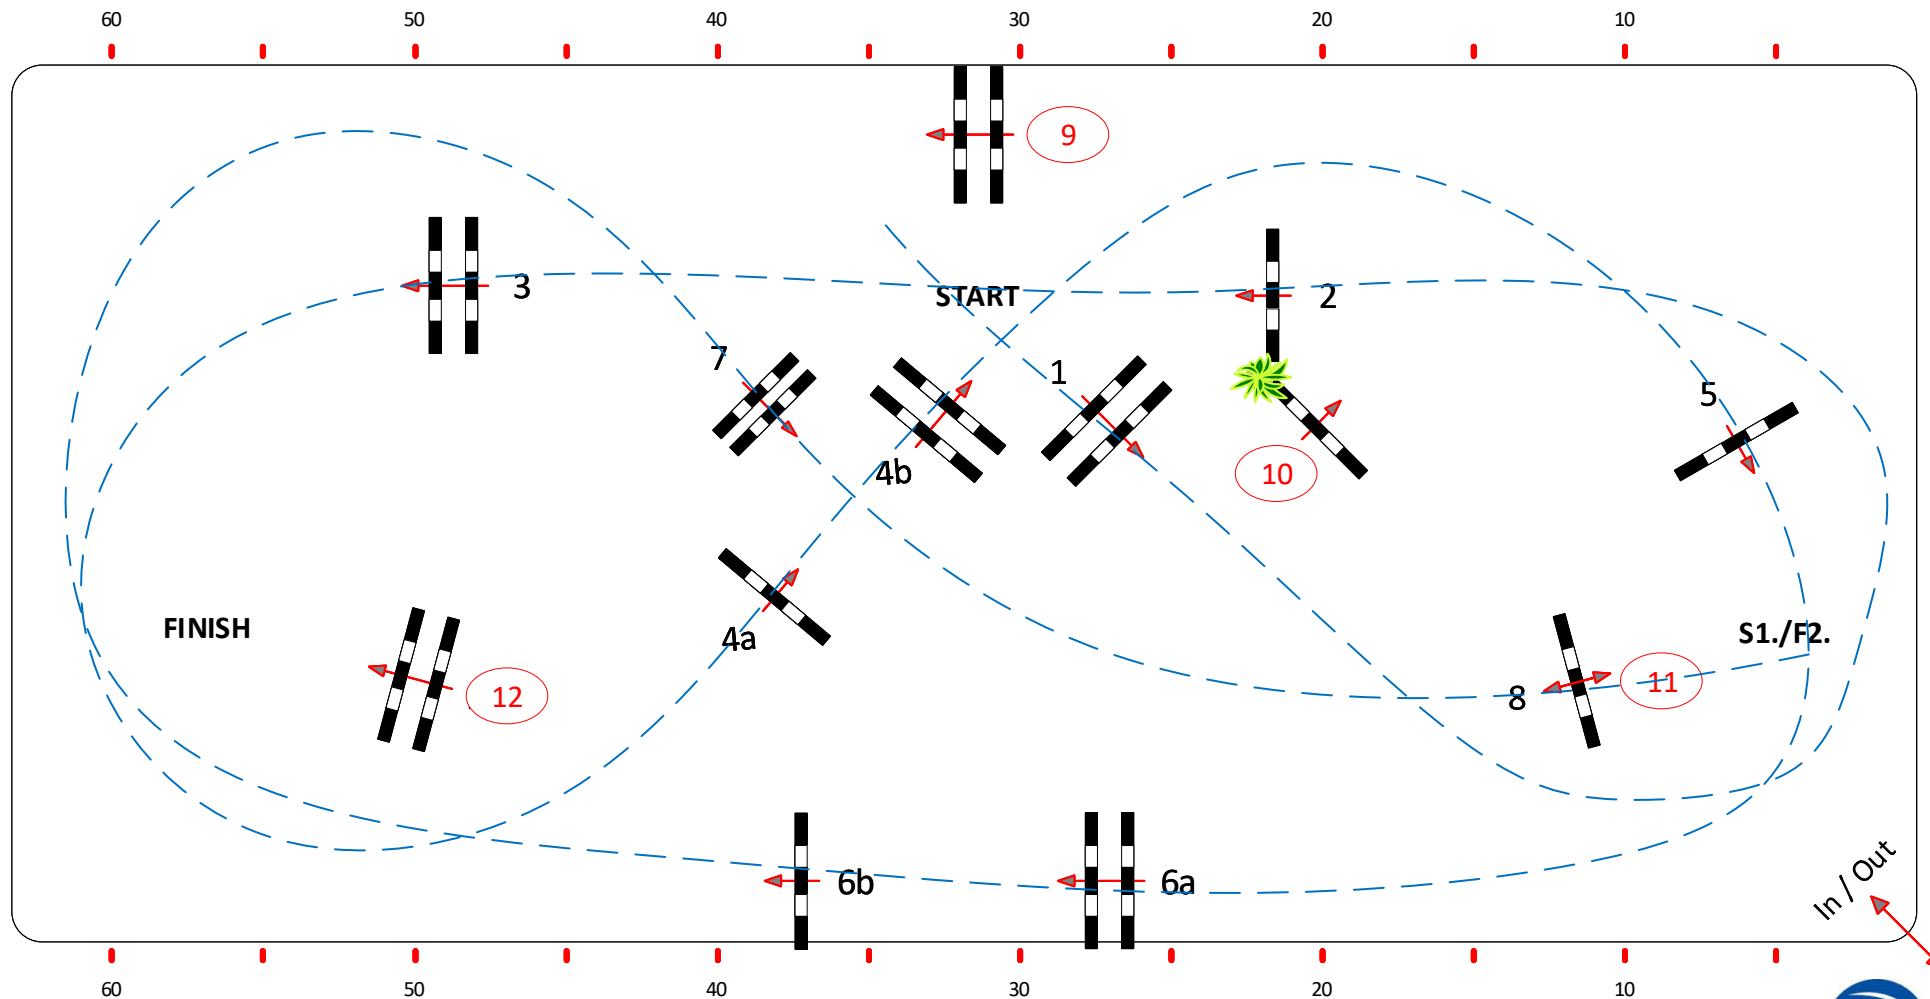

CSI2*, CSI1*, CSIYH Michałowice 25-28 10 2018

YH 5y. 2. Phases (5.3, A/A)

Class No.: 40 CSIYH Youngster Tour

Competition in two Phases

sobota, 27 październik 2018

Start: 0:00

Table: A/A
National RG:
FEI RG / Art. 274.5.3
Height: 120 m

Speed: 350 m/min
Length: 350 m
Time allowed: 60 sec
Time limit: 120 sec

Obstacles: 8/4
Efforts: 10/4
Penalty sec:
Closed combination:

2nd Phase: 9-12
Length: 180 m
Time allowed: 31 sec
Time limit: 62 sec

2nd Jump-off:
Length: 0 m
Time allowed: 0 sec
Time limit: 0 sec

Course Designers: Szymon Tarant (FEI Level 3), Anna Skobrtal, Piotr Staniszewski