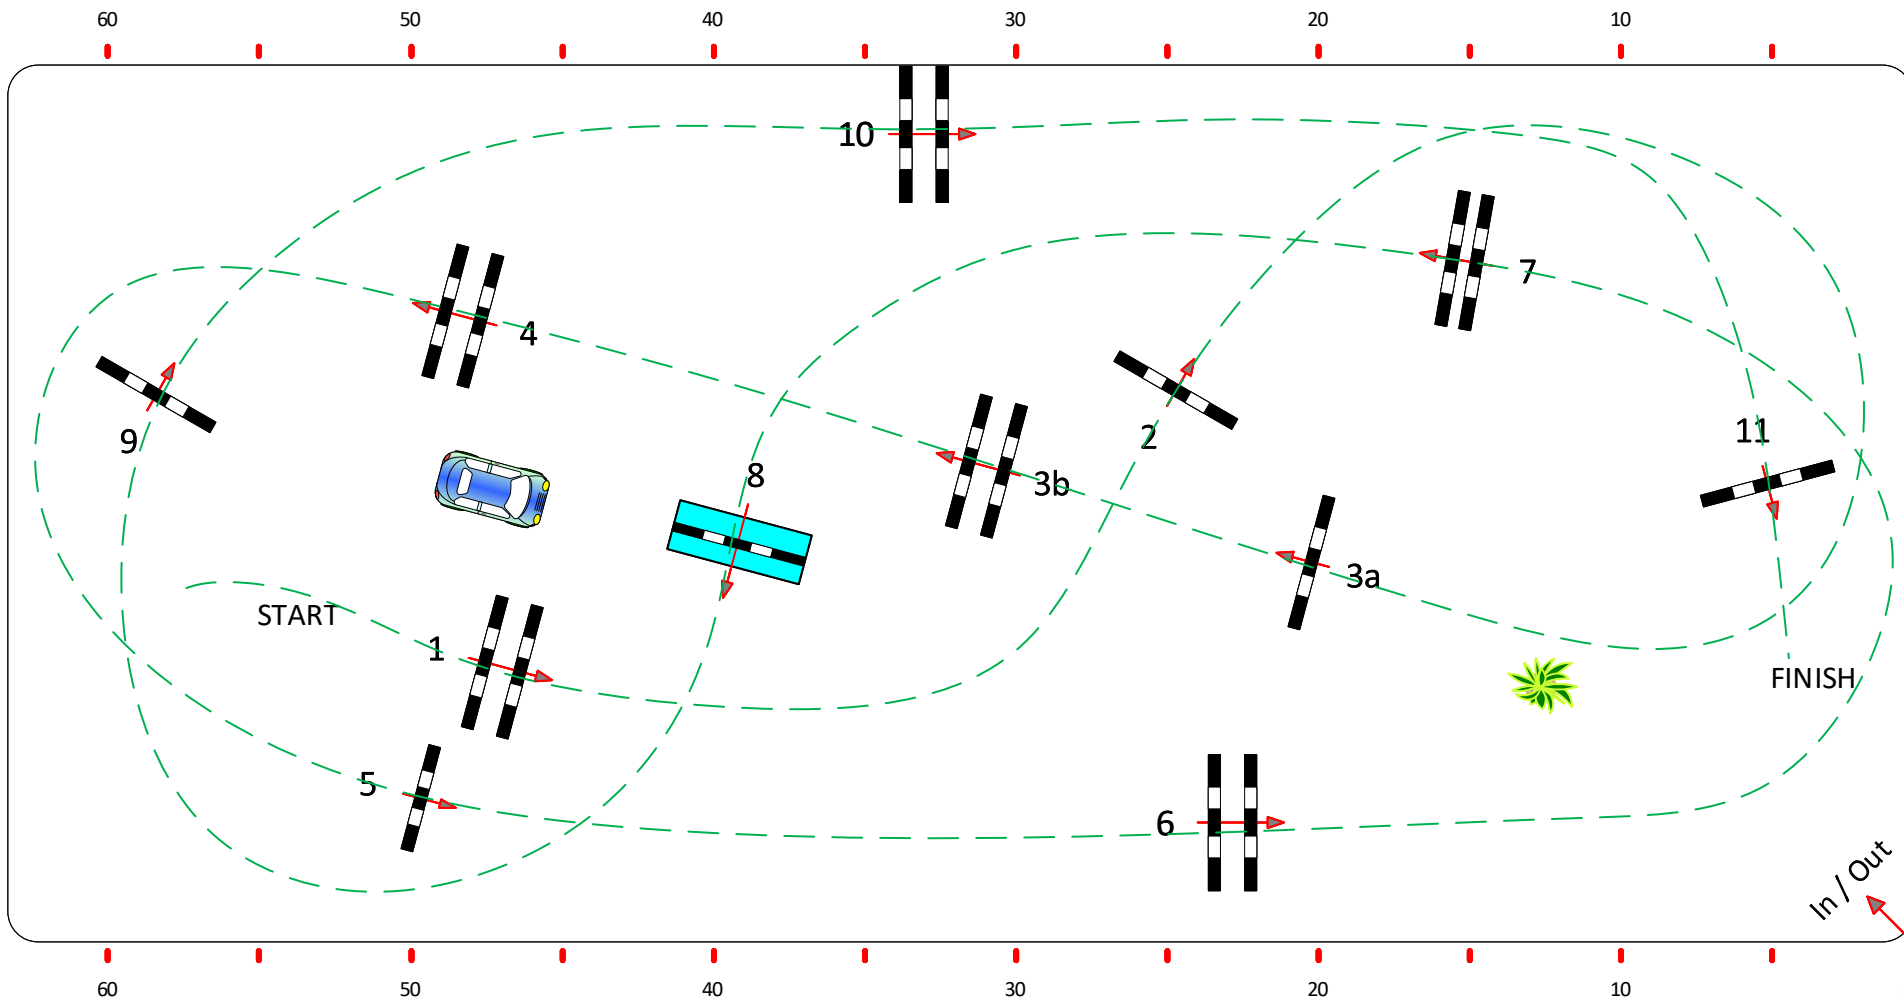

CSI2*, CSI1*, CSIYH Michałowice 18-21 10 2018

115 & 120 against the clock

Class No.: 11 & 12 CSI1* Small & Bronze Tour

Competition against the clock

sobota, 20 październik 2018

Start: 0:00

Table: A	Speed: 350 m/min	Obstacles: 11	:	2nd Jump-off:
National RG:	Length: 390 m	Efforts: 12	Length: 0 m	Length: 0 m
FEI RG / Art. 238.2.1	Time allowed: 67 sec	Penalty sec:	Time allowed: 0 sec	Time allowed: 0 sec
Height: 115 & 120 m	Time limit: 134 sec	Closed combination:	Time limit: 0 sec	Time limit: 0 sec

Course Designers: Szymon Tarant (FEI Level 3), Anna Skorbtal, Piotr Staniszewski