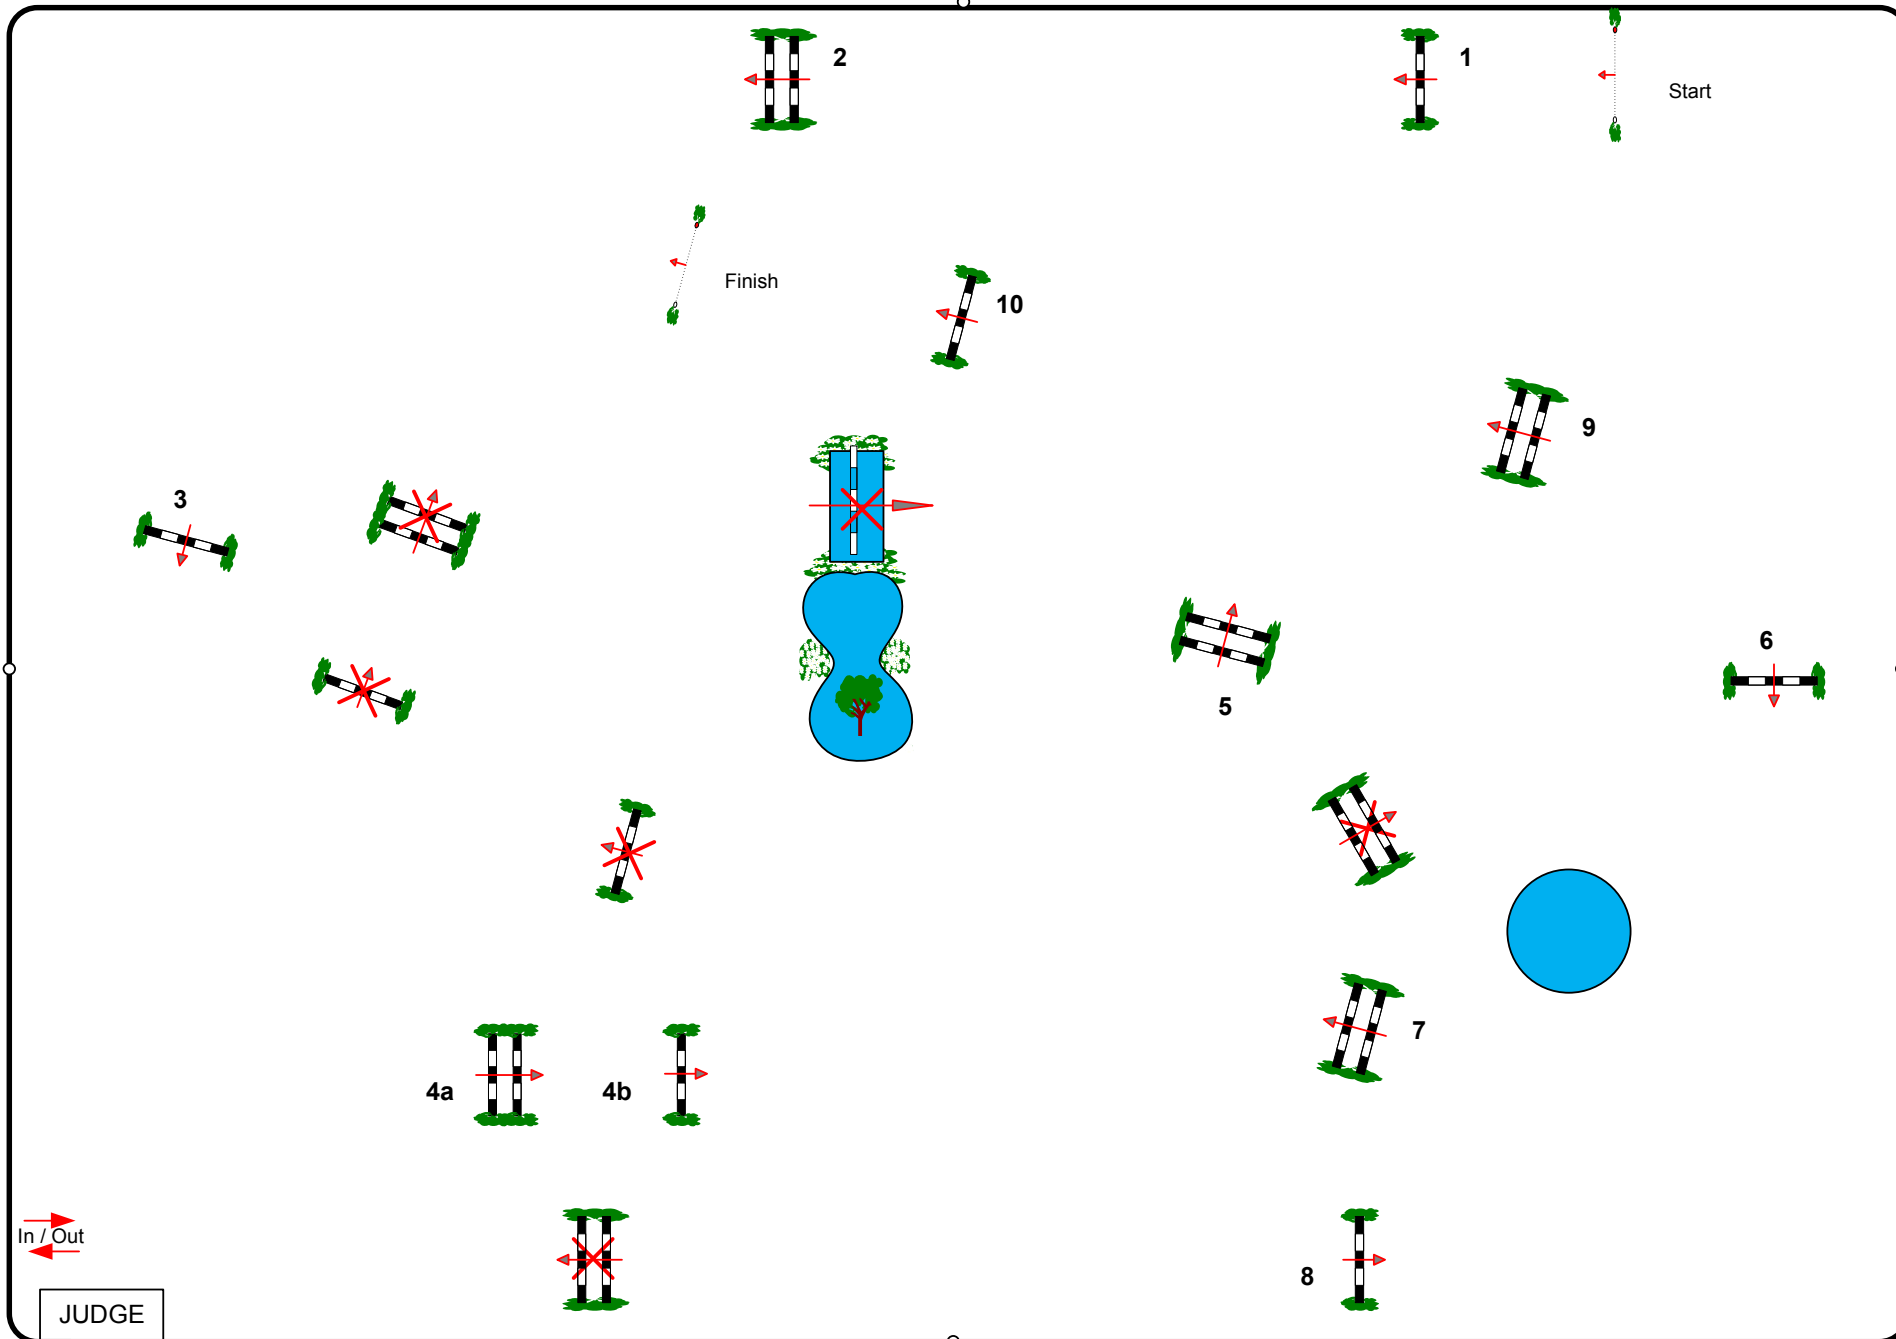

ZO*** – „Lesna Wola” Cup 2015

Class No.: 1

National Competition

Competition against
the clock

vrijdag 8 mei 2015

Table: A

National RG:

FEI RG / Art. 238.1.1

Height: 1,00 m

Speed: 350 m/min

Length: 450 m

Time allowed: 78 sec

Time limit: 156 sec

Obstacles: 10

Efforts: 11

Jump-off:

Length: ~~0~~ m

Time allowed: ~~0~~ sec

Time limit: ~~0~~ sec