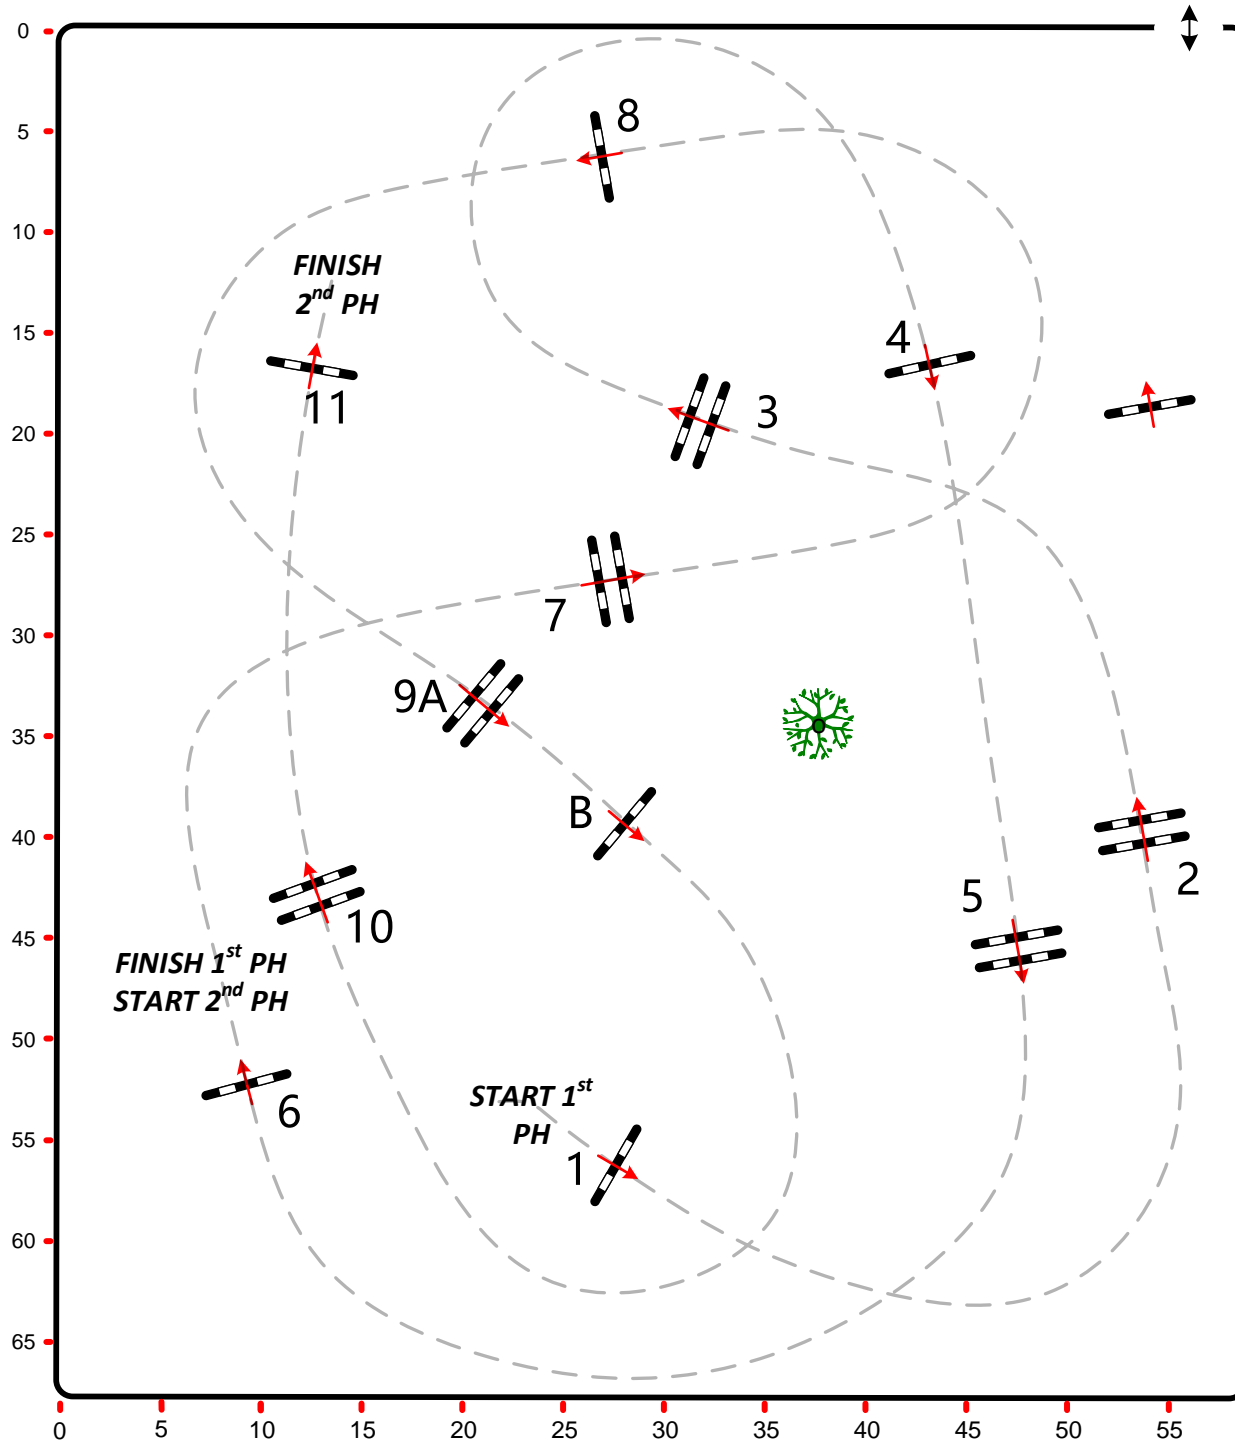

LATVIAN EQUESTRIAN FEDERATION AUTUMN SHOW 2021

SC "KLEISTI"

SCALE: 1:375

Class nr. 2

Saturday, 16 October 2021

Open class, 100cm

Special two phases, art 274.2.5

Nat. rules:	274.2.5
FEI rules:	274.2.5
Height:	0.80 m.
Speed:	350 m./min.
Length:	265/260 m.
Time allowed:	46/45 sec.
Time limit:	sec.
Obstacles:	6/5
Efforts:	6/6

Speed:	m./min.
Length:	m.
Time allowed:	sec.
Time limit:	sec.
Obstacles:	
Efforts:	

Course design by Liudvikas Šalna (LTU)