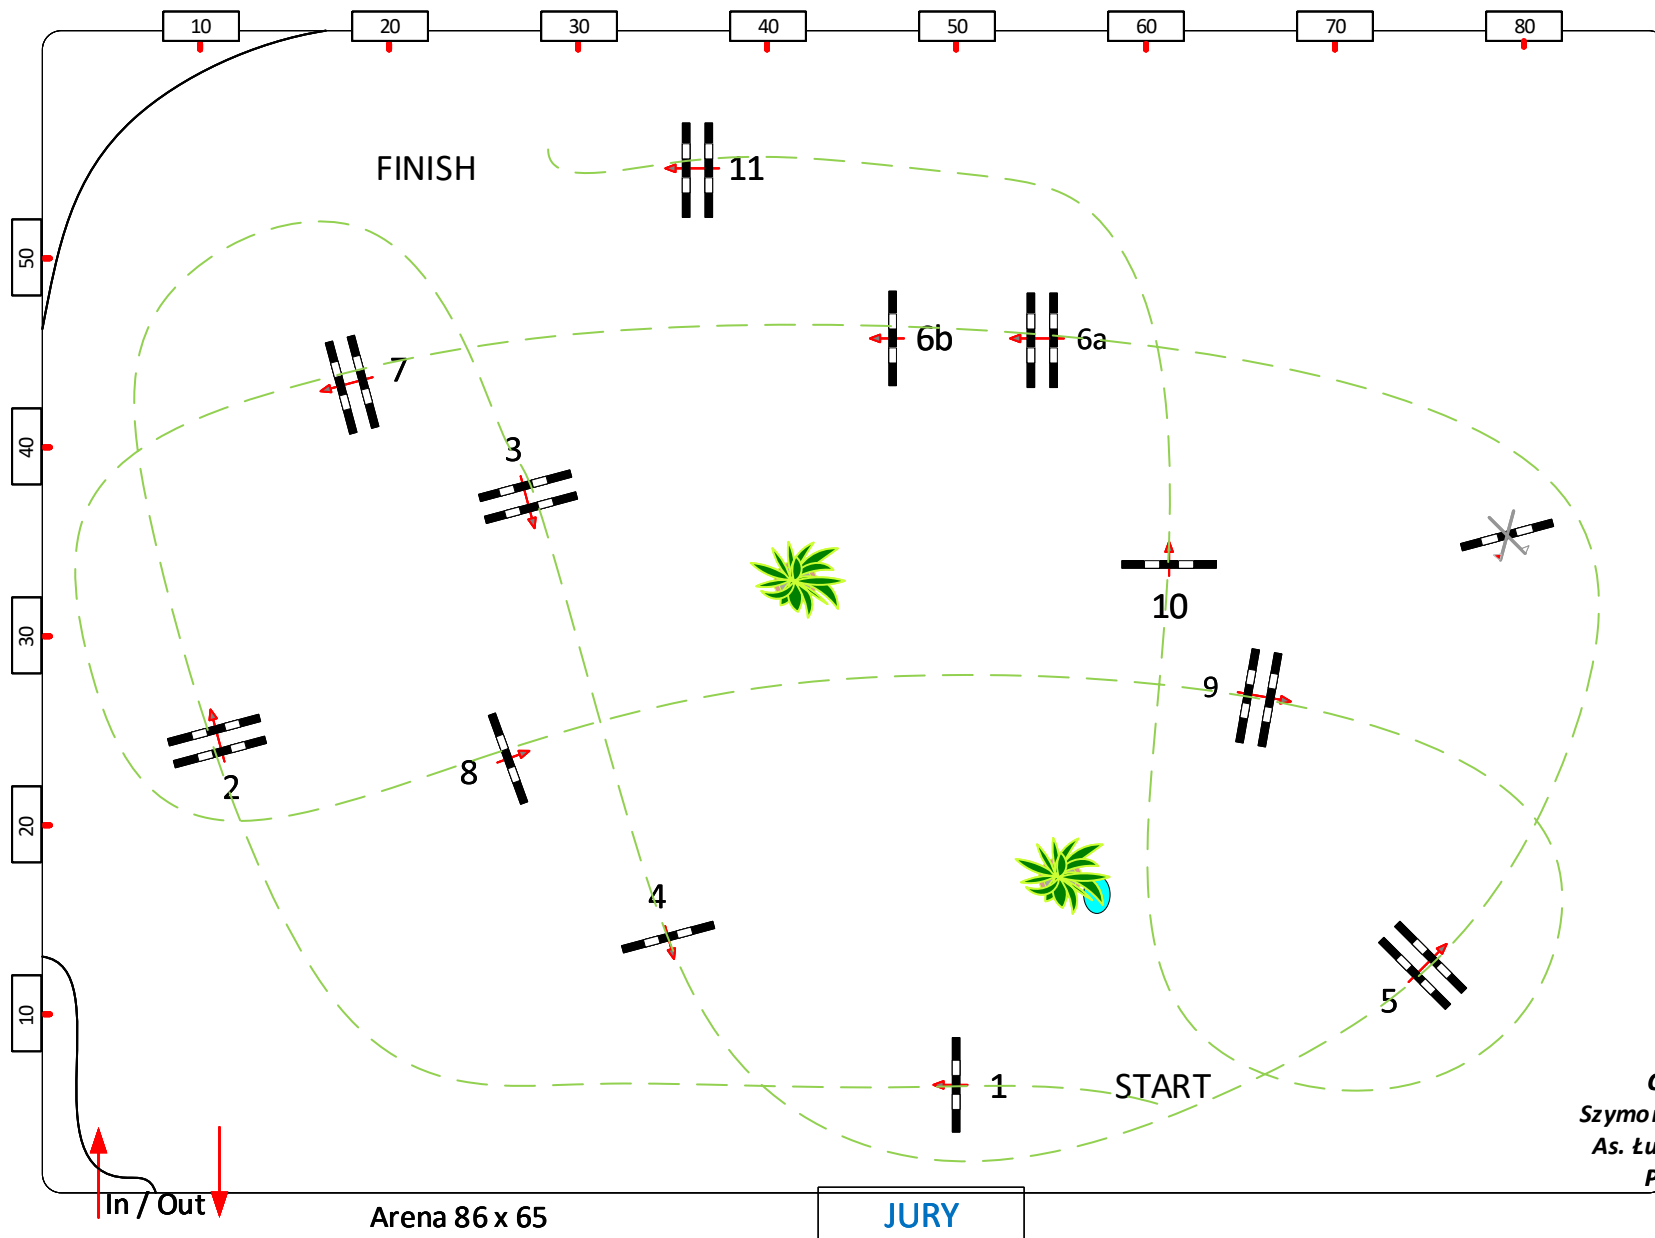

CSI2*/1*/YH Olsza 13-16 05 2021

7ET (110) – F&T

Class No.: 8

Extrema Tour

Competition against the clock

sobota, 15 maj 2021

Start: 0:00

Table: A
 National RG:
 FEI RG / Art. 238.2.1
 Height: 1,10 m

Speed: 350 m/min
 Length: 460 m
 Time allowed: 79 sec
 Time limit: 158 sec

Obstacles: 11
 Efforts: 12
 Penalty sec
 Closed combination:

:
 Length: 0 m
 Time allowed: 0 sec
 Time limit: 0 sec

2nd Jump-off:
 Length: 0 m
 Time allowed: 0 sec
 Time limit: 0 sec