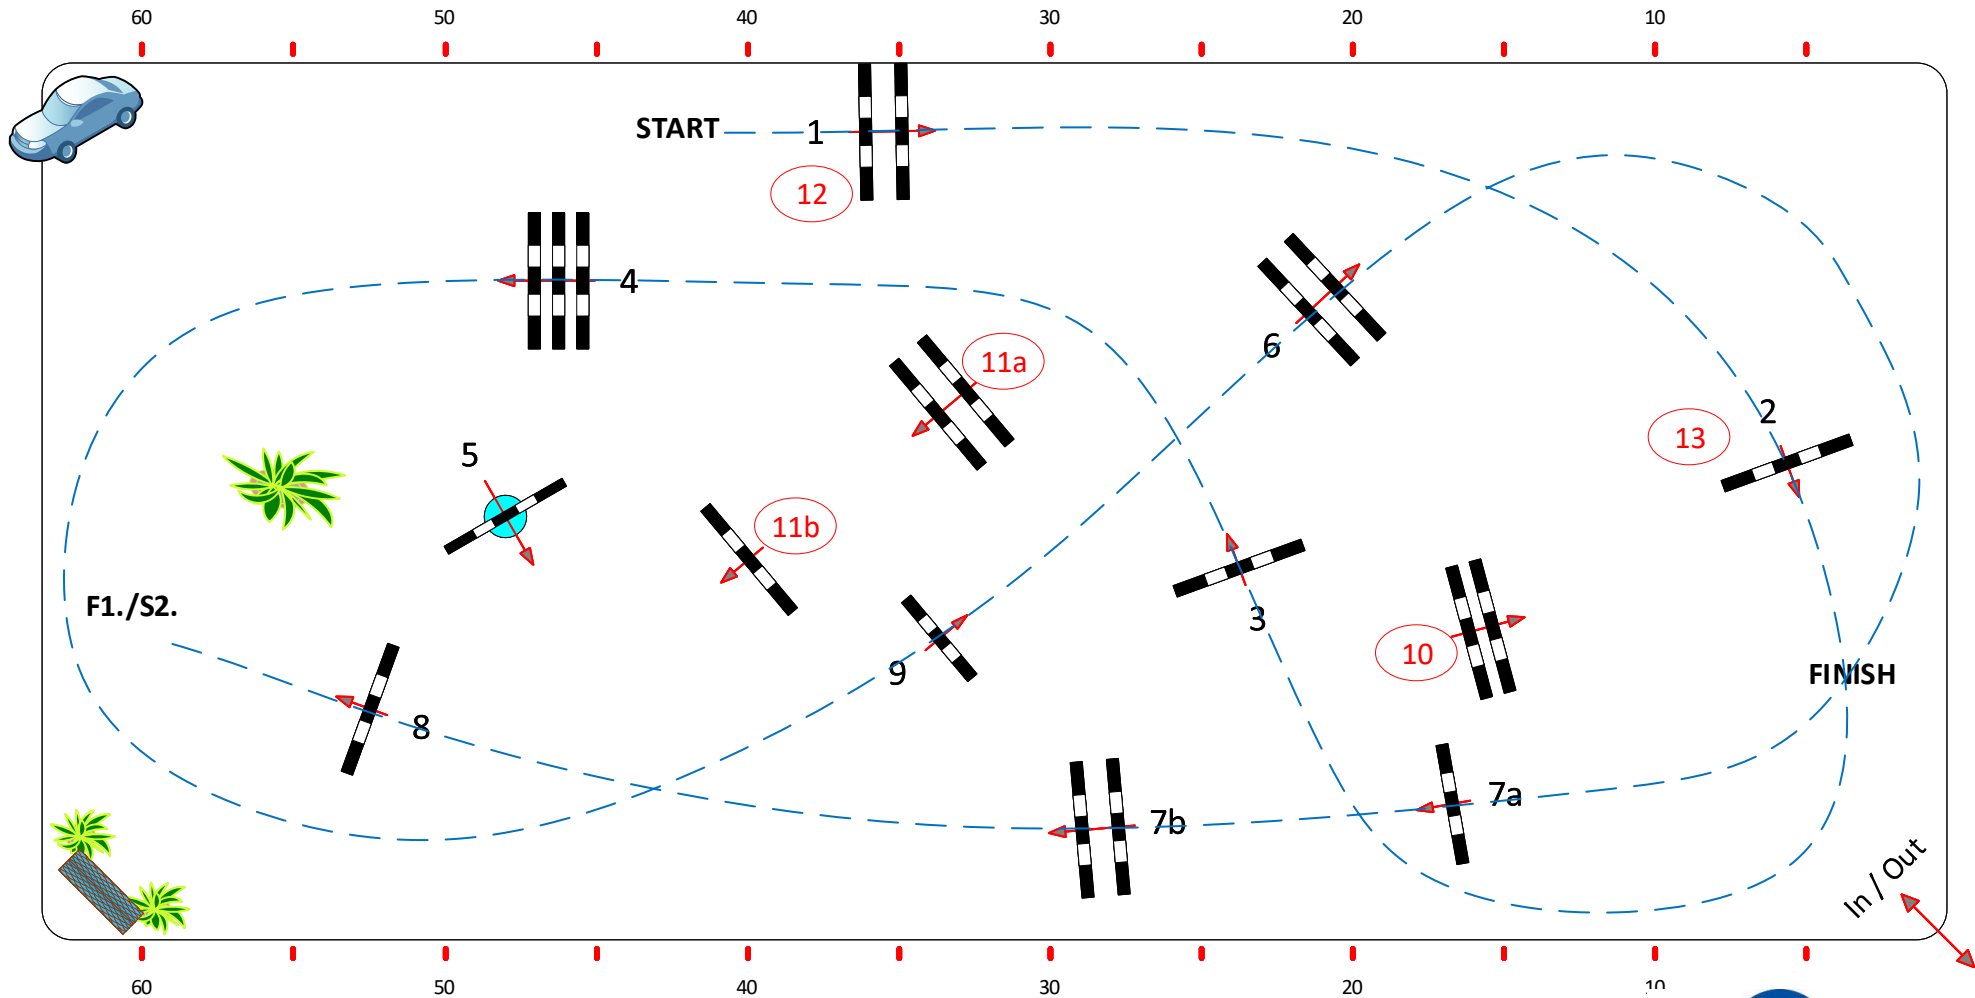

CSI2*, CSI1*, CSIYH Michałowice 15-18 10 2020

YH Final 6&7 Two phases

Class No.: 21 CSIYH Youngster Tour

Competition in two Phases

niedziela, 18 październik 2020

Start: 0:00

Table: A
National RG:
FEI RG / Art. 238.2.1
Height: 130/135 m

Speed: 350 m/min
Length: 280 m
Time allowed: 48 sec
Time limit: 96 sec

Obstacles: 8/5
Efforts: 9/6
Penalty sec:
Closed combination:

2nd Phase: 9-13
Length: 230 m
Time allowed: 40 sec
Time limit: 80 sec

2nd Jump-off:
Length: 0 m
Time allowed: 0 sec
Time limit: 0 sec