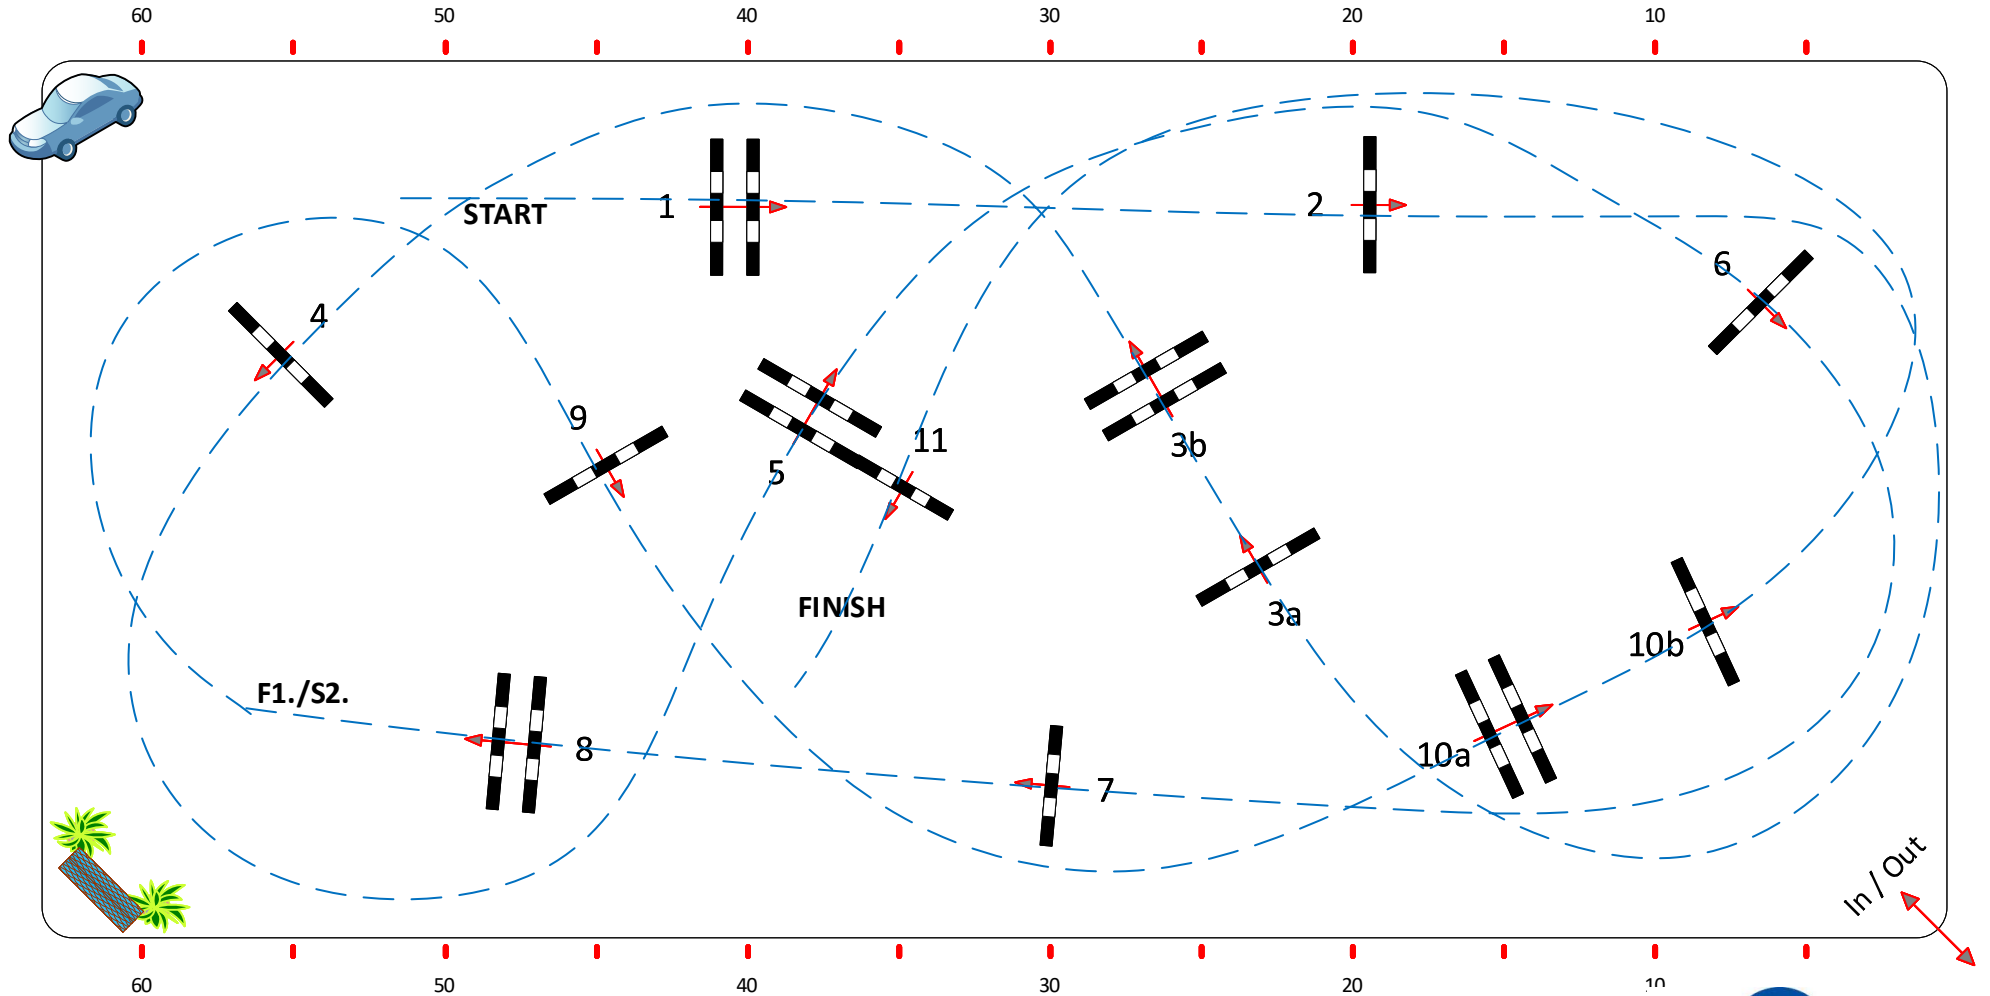

CSI2*, CSI1*, CSIYH Michałowice 15-18 10 2020

YH 6&7y. Against the clock

Class No.: 20 CSIYH

Youngster Tour

Competition against the clock

sobota, 17 październik 2020

Start: 0:00

Table: A
National RG:
FEI RG / Art. 238.2.1
Height: 125/130 m

Speed: 350 m/min
Length: 430 m
Time allowed: 74 sec
Time limit: 148 sec

Obstacles: 11
Efforts: 13
Penalty sec:
Closed combination:

:
Length: 0 m
Time allowed: 0 sec
Time limit: 0 sec

2nd Jump-off:
Length: 0 m
Time allowed: 0 sec
Time limit: 0 sec