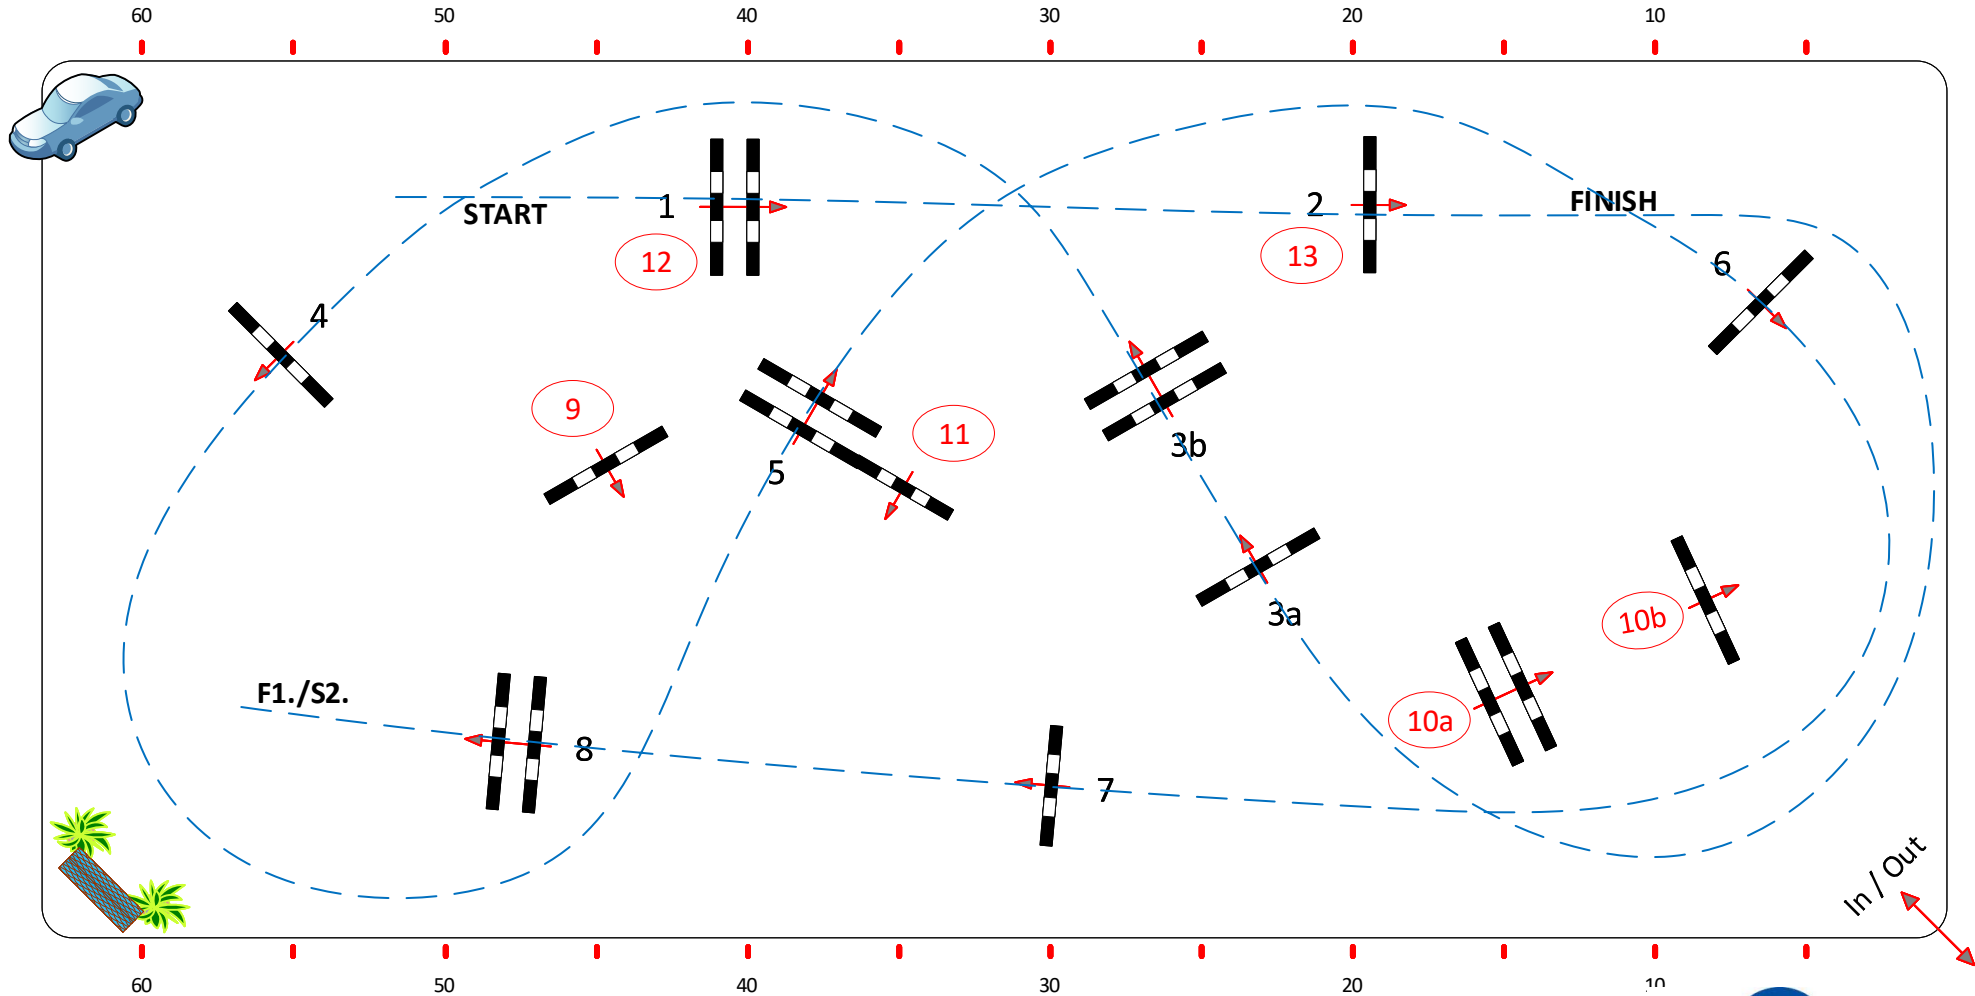

CSI2*, CSI1*, CSIYH Michałowice 15-18 10 2020

YH 5y. Two phases

Class No.: 19 CSIYH Youngster Tour

Competition in two Phases

sobota, 17 październik 2020

Start: 0:00

Table: A/A
National RG:
FEI RG / Art. 274.1.5.3
Height: 120 m

Speed: 350 m/min
Length: 300 m
Time allowed: 52 sec
Time limit: 104 sec

Obstacles: 8/5
Efforts: 9/6
Penalty sec:
Closed combination:

2nd Phase: 9-13
Length: 230 m
Time allowed: 40 sec
Time limit: 80 sec

2nd Jump-off:
Length: 0 m
Time allowed: 0 sec
Time limit: 0 sec

Course Designers: Szymon Tarant (FEI Level 3), Anna Skobrtal, Piotr Staniszewski