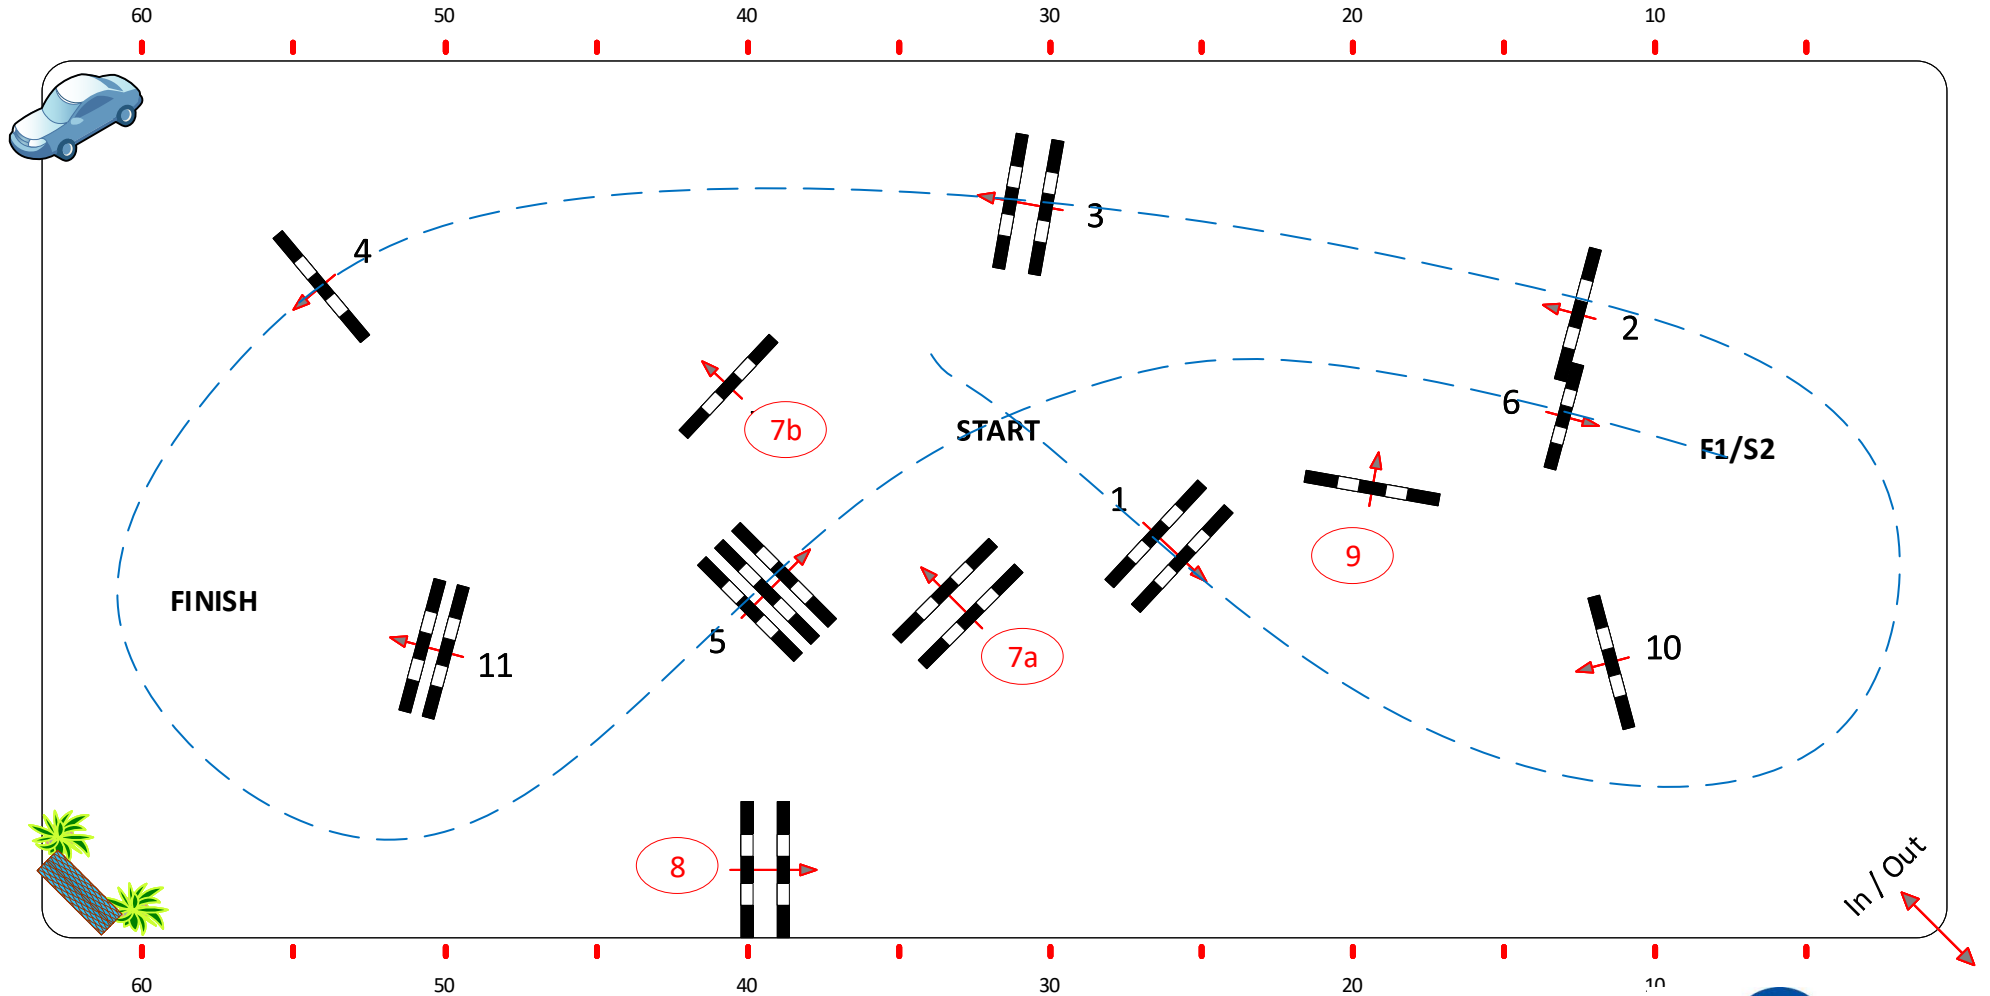

CSI2*, CSI1*, CSIYH Michałowice 15-18 10 2020

18 - YH & 7y. Two phases special

Class No.: 18 CSIYH Youngster Tour

Competition in two Phases

piątek, 16 październik 2020

Start: 0:00

Table: A/A
National RG:
FEI RG / Art. 274.2.5
Height: 125/130 m

Speed: 350 m/min
Length: 190 m
Time allowed: 33 sec
Time limit: 66 sec

Obstacles: 6/5
Efforts: 6/6
Penalty sec:
Closed combination:

2nd Phase: 7a-11
Length: 220 m
Time allowed: 38 sec
Time limit: 76 sec

2nd Jump-off:
Length: 0 m
Time allowed: 0 sec
Time limit: 0 sec

Course Designers: Szymon Tarant (FEI Level 3), Anna Skobrtal, Piotr Staniszewski