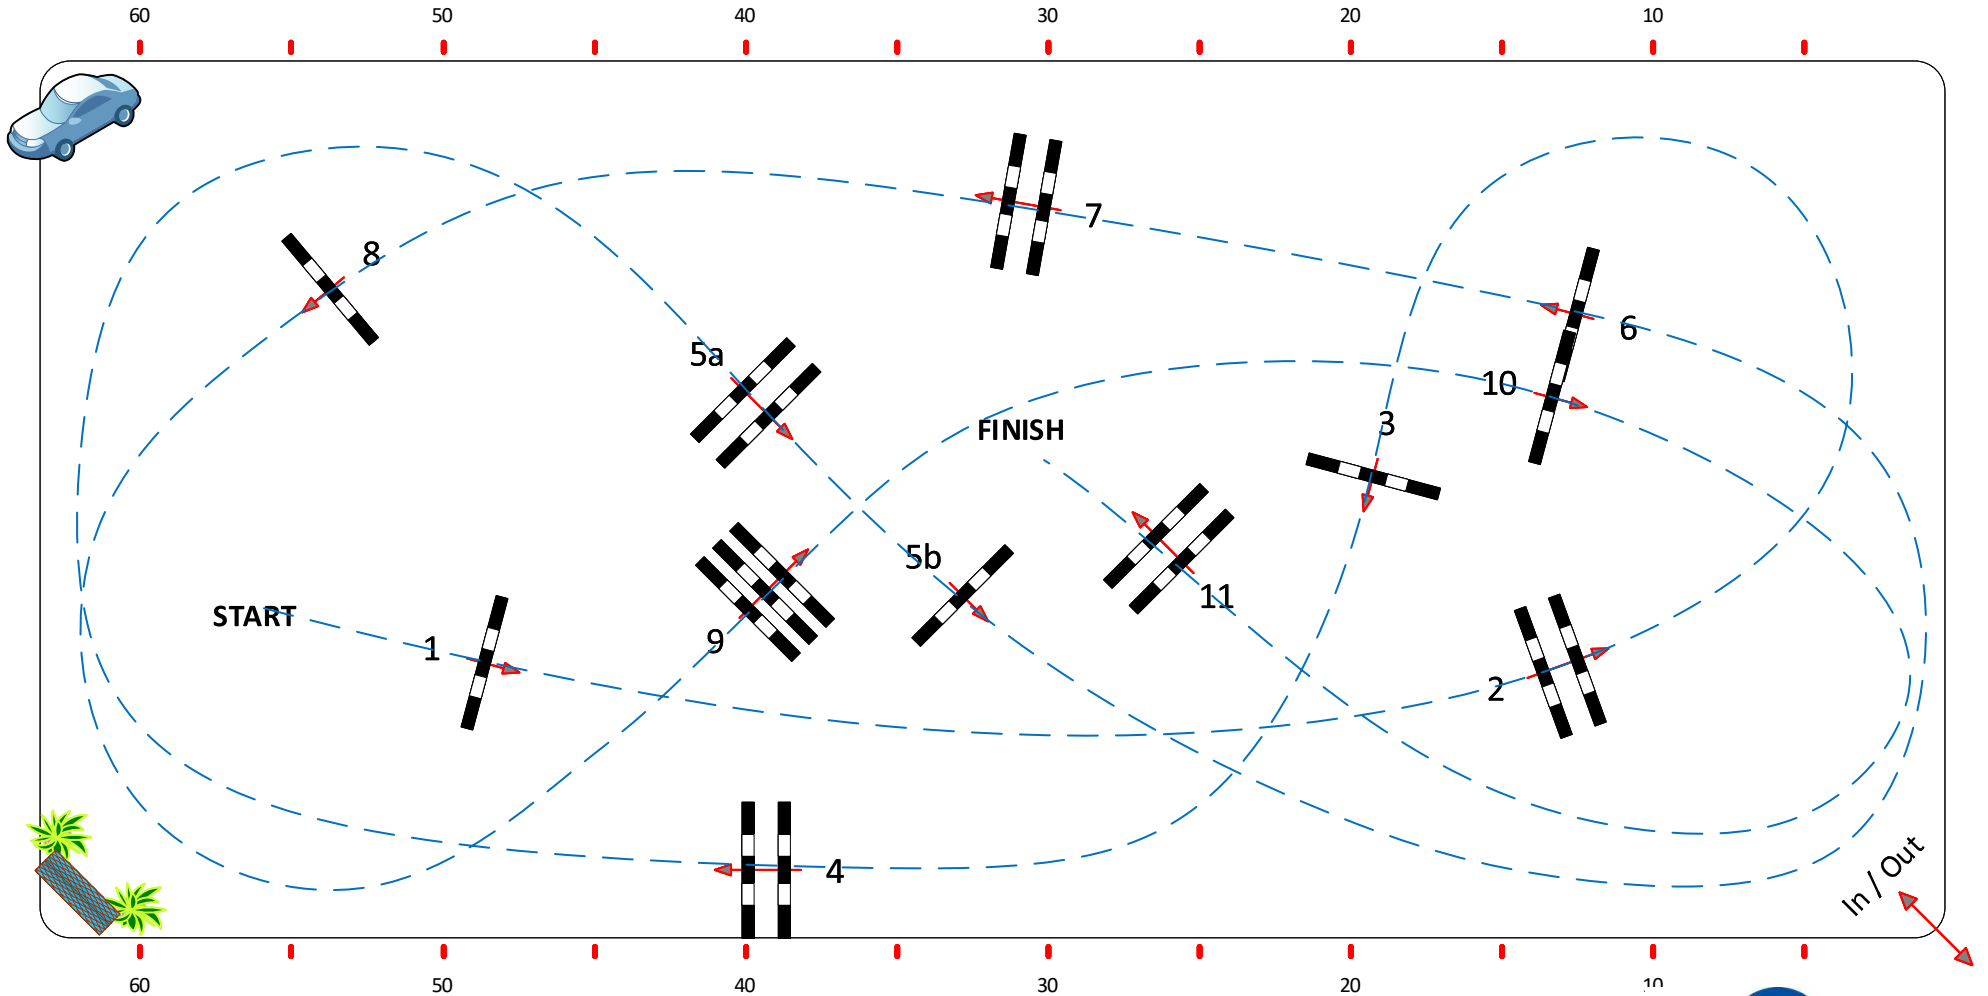

# CSI2\*, CSI1\*, CSIYH Michałowice 15-18 10 2020

17 - YH 5y. Against the clock

Class No.: 17 CSIYH Youngster Tour

Competition against the clock

piątek, 16 październik 2020

Start: 0:00

Table: A/A  
National RG:  
FEI RG / Art. 238.2.1  
Height: 115 m

Speed: 350 m/min  
Length: 430 m  
Time allowed: 74 sec  
Time limit: 148 sec

Obstacles: 11  
Efforts: 12  
Penalty sec:  
Closed combination:

:  
Length: 0 m  
Time allowed: 0 sec  
Time limit: 0 sec

2nd Jump-off:  
Length: 0 m  
Time allowed: 0 sec  
Time limit: 0 sec