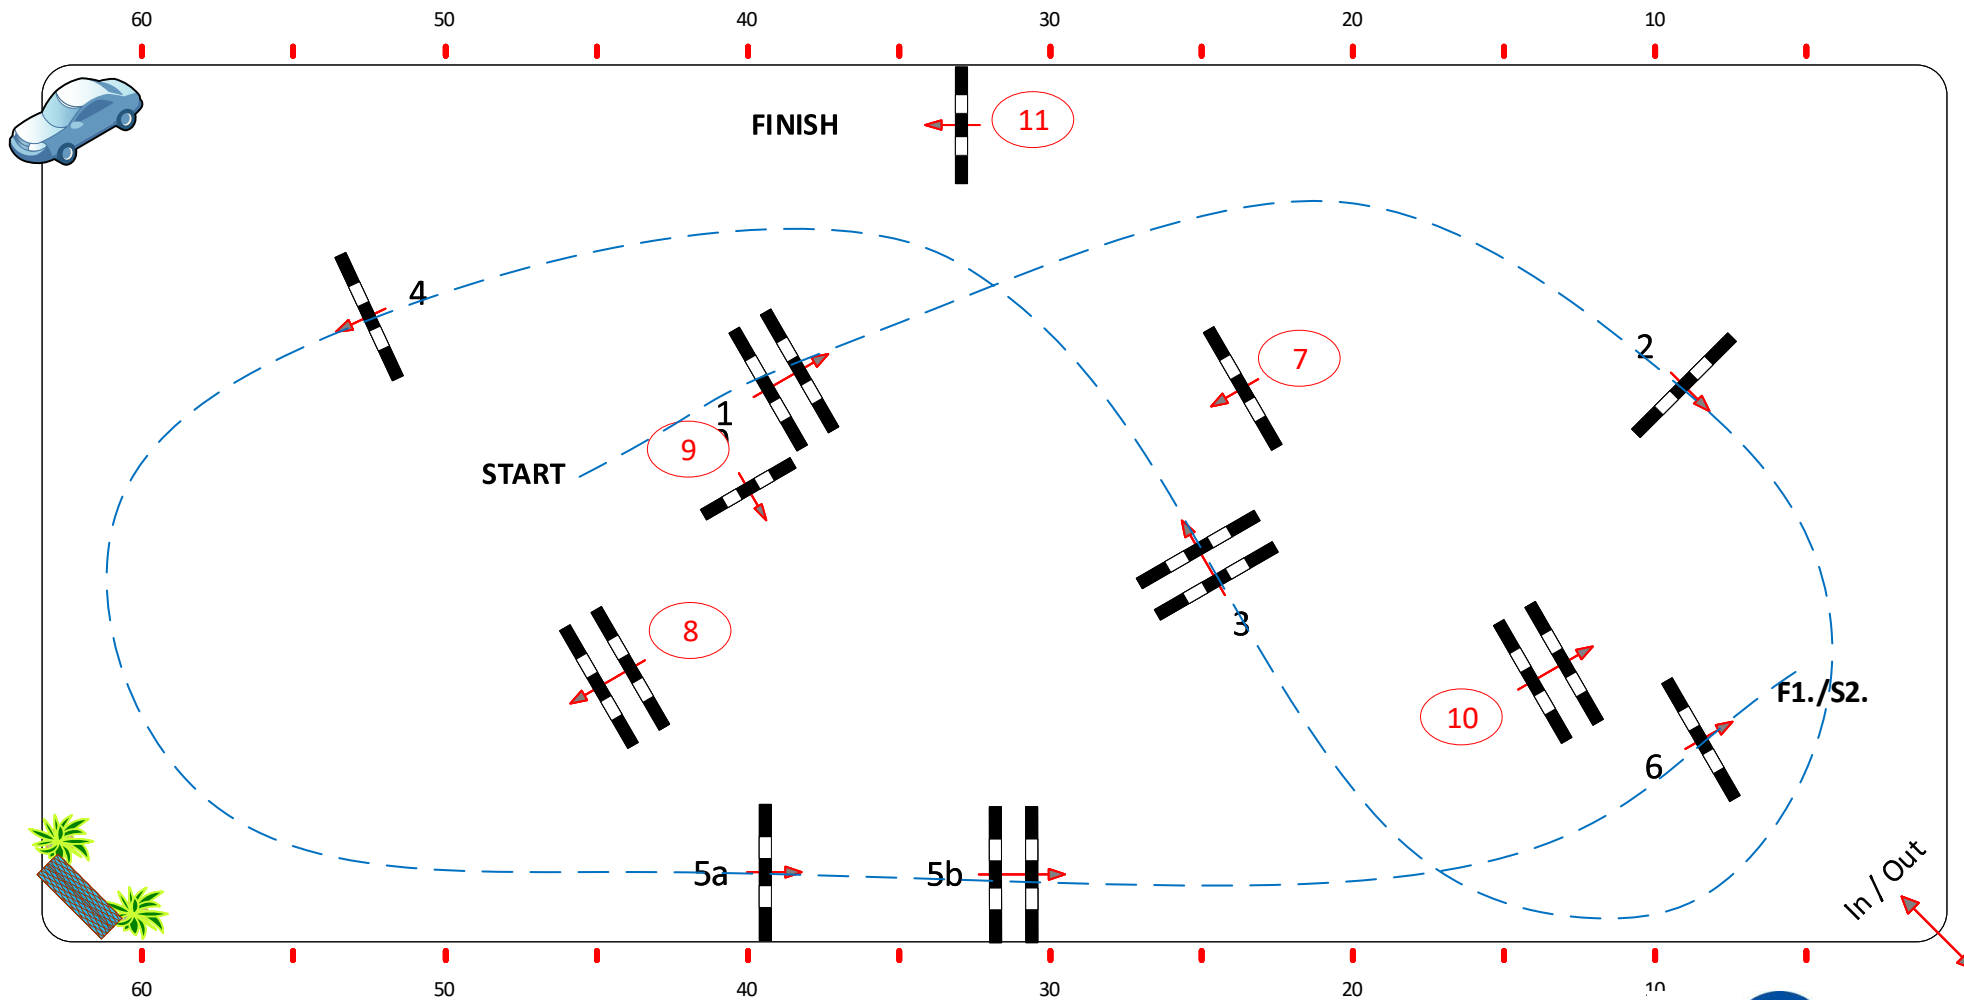

CSI2*, CSI1*, CSIYH Michałowice 14-18 10 2020

YH 5 y. 2 Phases special

Class No.: 16 CSI YH Youngster Tour

Competition in two Phases

czwartek, 15 październik 2020

Start: 0:00

Table: A/A
National RG:
FEI RG / Art. 274.2.5
Height: 115 m

Speed: 350 m/min
Length: 200 m
Time allowed: 35 sec
Time limit: 70 sec

Obstacles: 6/5
Efforts: 7/5
Penalty sec:
Closed combination:

2nd Phase: 7-11
Length: 200 m
Time allowed: 35 sec
Time limit: 70 sec

2nd Jump-off:
Length: 0 m
Time allowed: 0 sec
Time limit: 0 sec