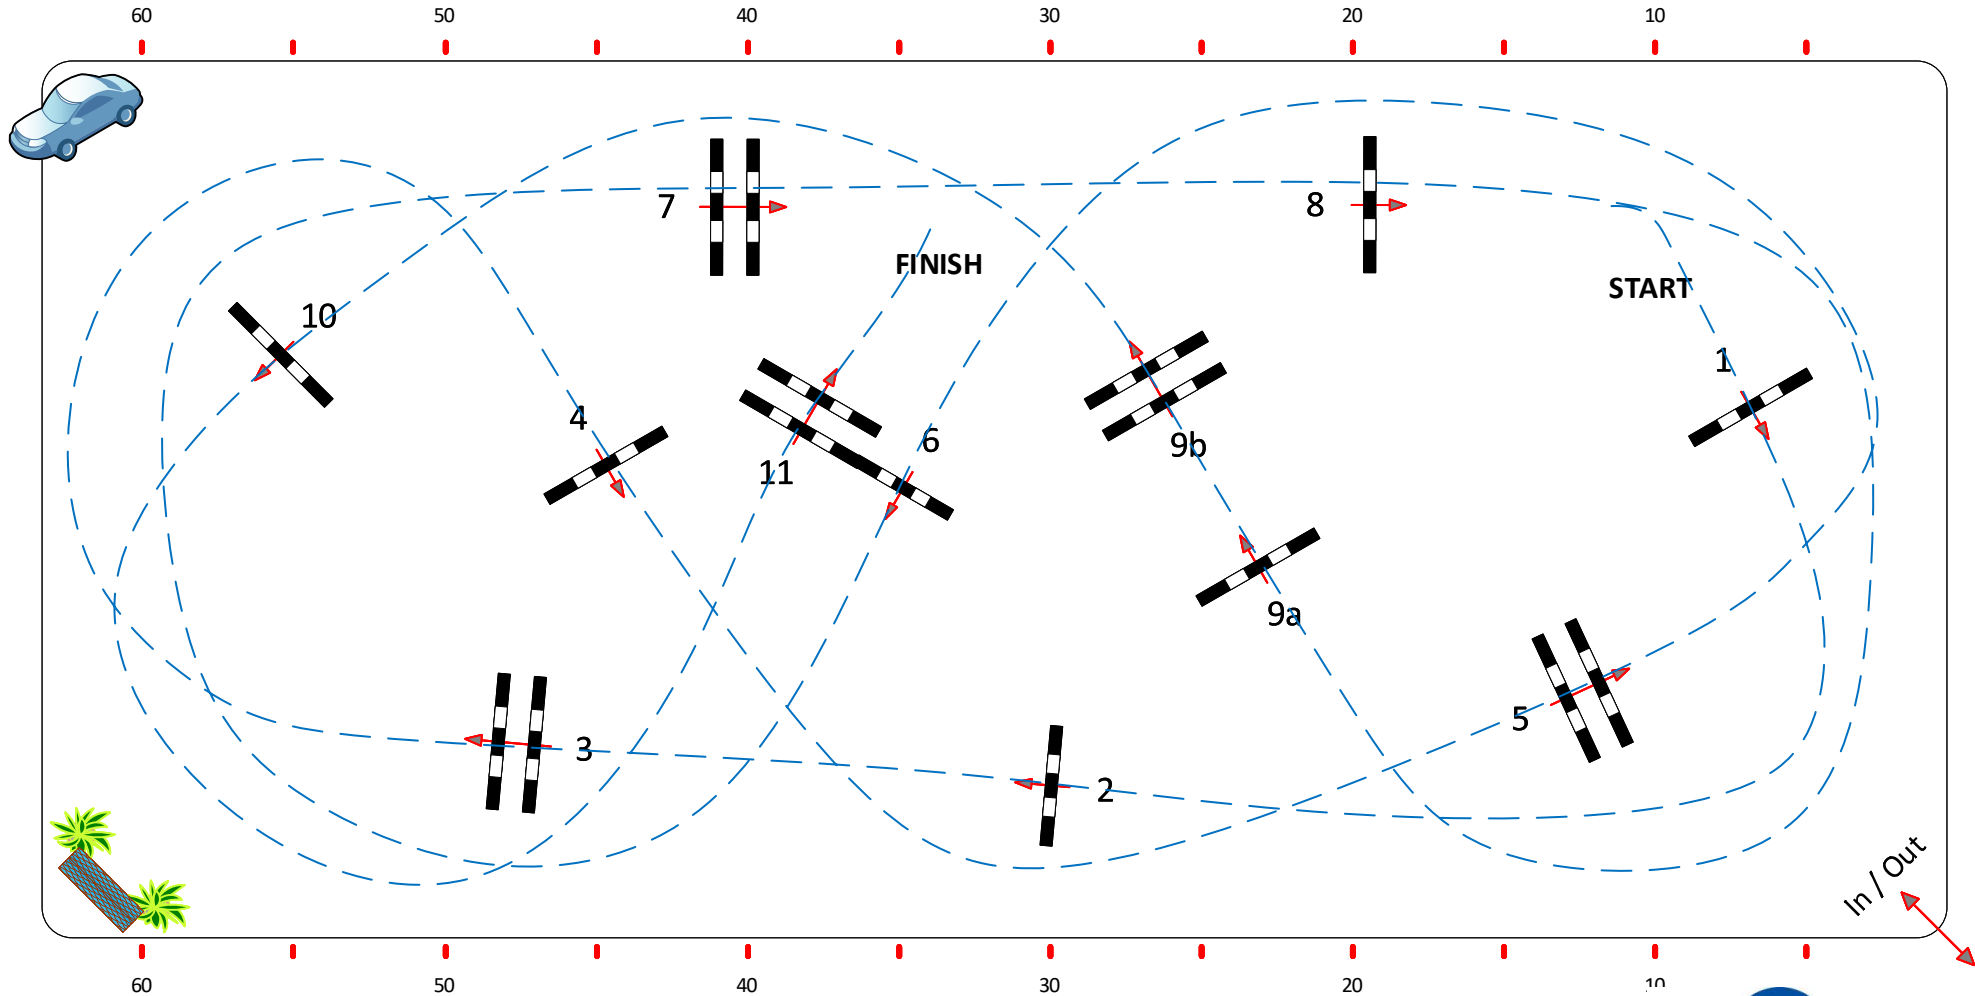

CSI2*, CSI1*, CSIYH Michałowice 15-18 10 2020

SRF, MR (115,120)
Against the clock

Class No.: 11 & 12 CSI1*Small & Medium Tour

Competition against the clock

sobota, 17 październik 2020

Start: 0:00

Table: A	Speed: 350 m/min	Obstacles: 11	:	2nd Jump-off:
National RG:	Length: 430 m	Efforts: 12	Length: 0 m	Length: 0 m
FEI RG / Art. 238.2.1	Time allowed: 74 sec	Penalty sec:	Time allowed: 0 sec	Time allowed: 0 sec
Height: 115 & 120 m	Time limit: 148 sec	Closed combination:	Time limit: 0 sec	Time limit: 0 sec