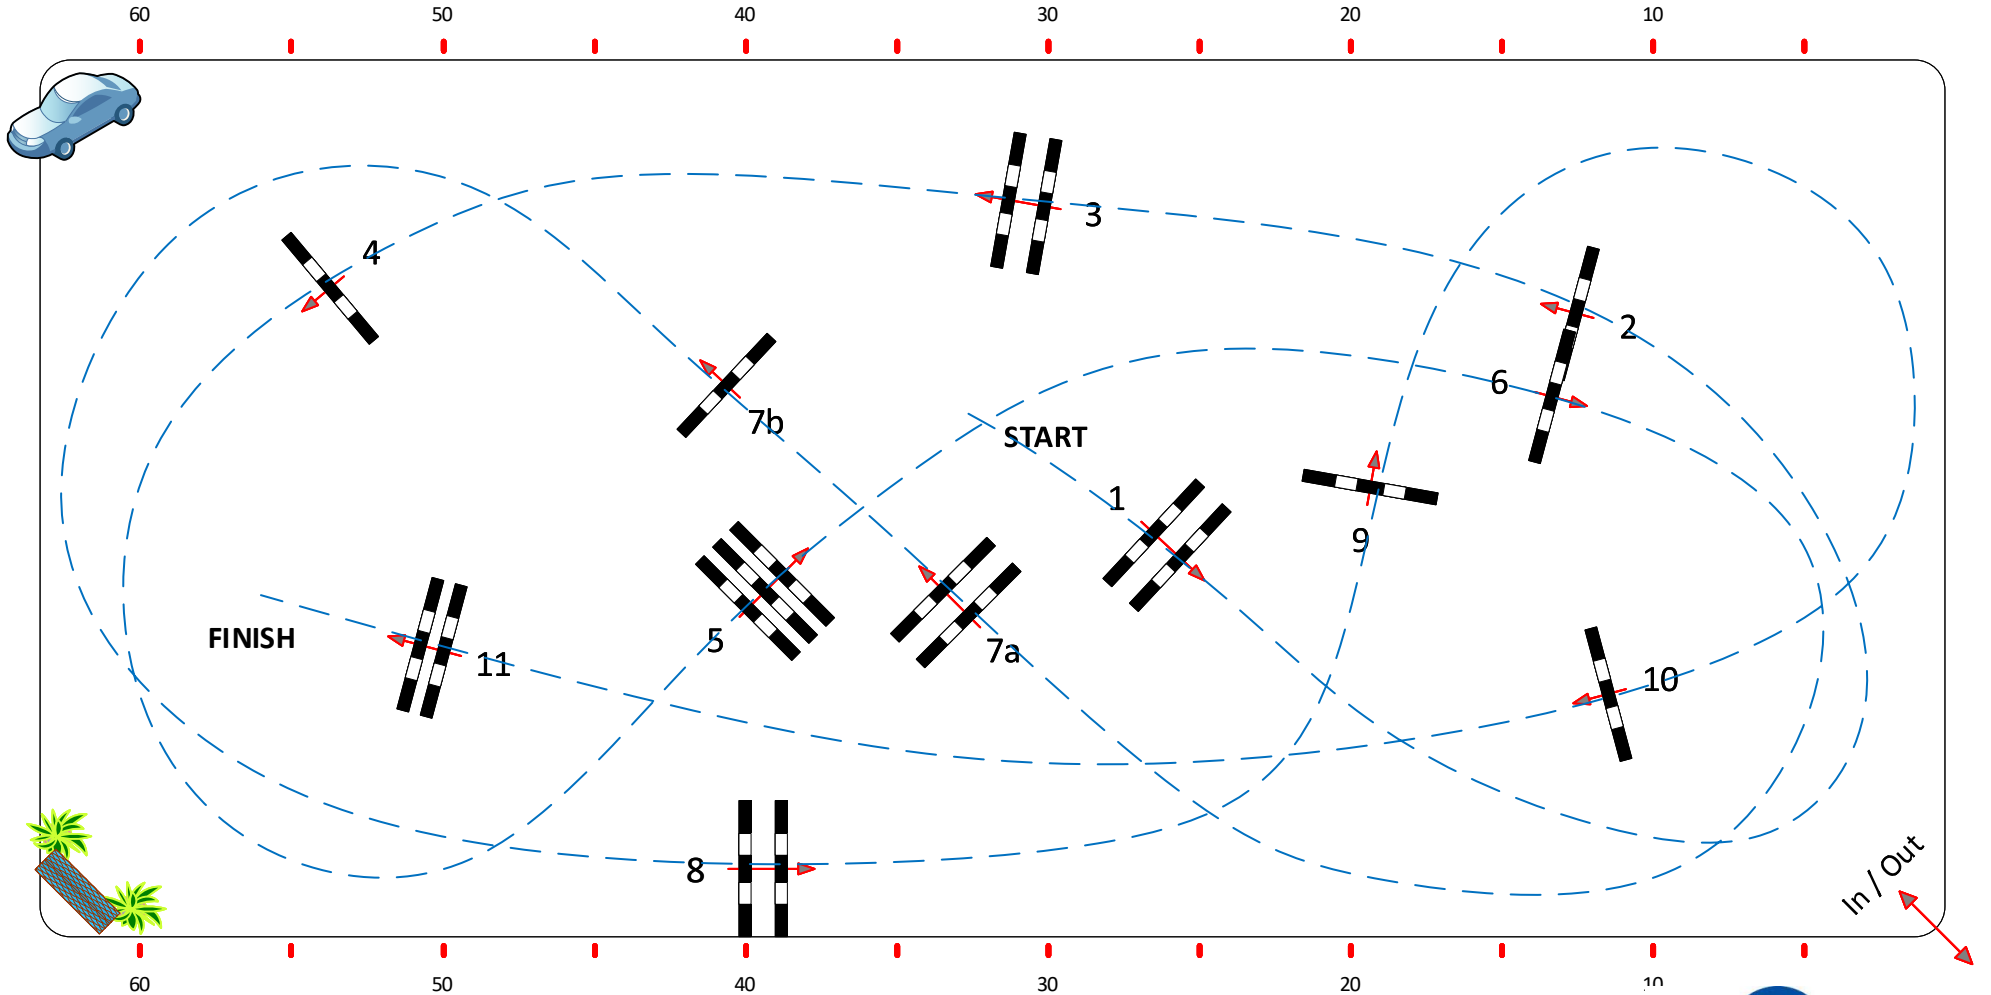

# CSI2\*, CSI1\*, CSIYH Michałowice 15-18 10 2020

10 – SR – 110 against the clock

Class No.: 10 CSI1\* Small Tour

Competition against the clock

piątek, 16 październik 2020

Start: 0:00

Table: A/A  
National RG:  
FEI RG / Art. 238.2.1  
Height: 110 m

Speed: 350 m/min  
Length: 420 m  
Time allowed: 72 sec  
Time limit: 144 sec

Obstacles: 11  
Efforts: 12  
Penalty sec:  
Closed combination:

Length: 0 m  
Time allowed: 0 sec  
Time limit: 0 sec

2nd Jump-off:  
Length: 0 m  
Time allowed: 0 sec  
Time limit: 0 sec