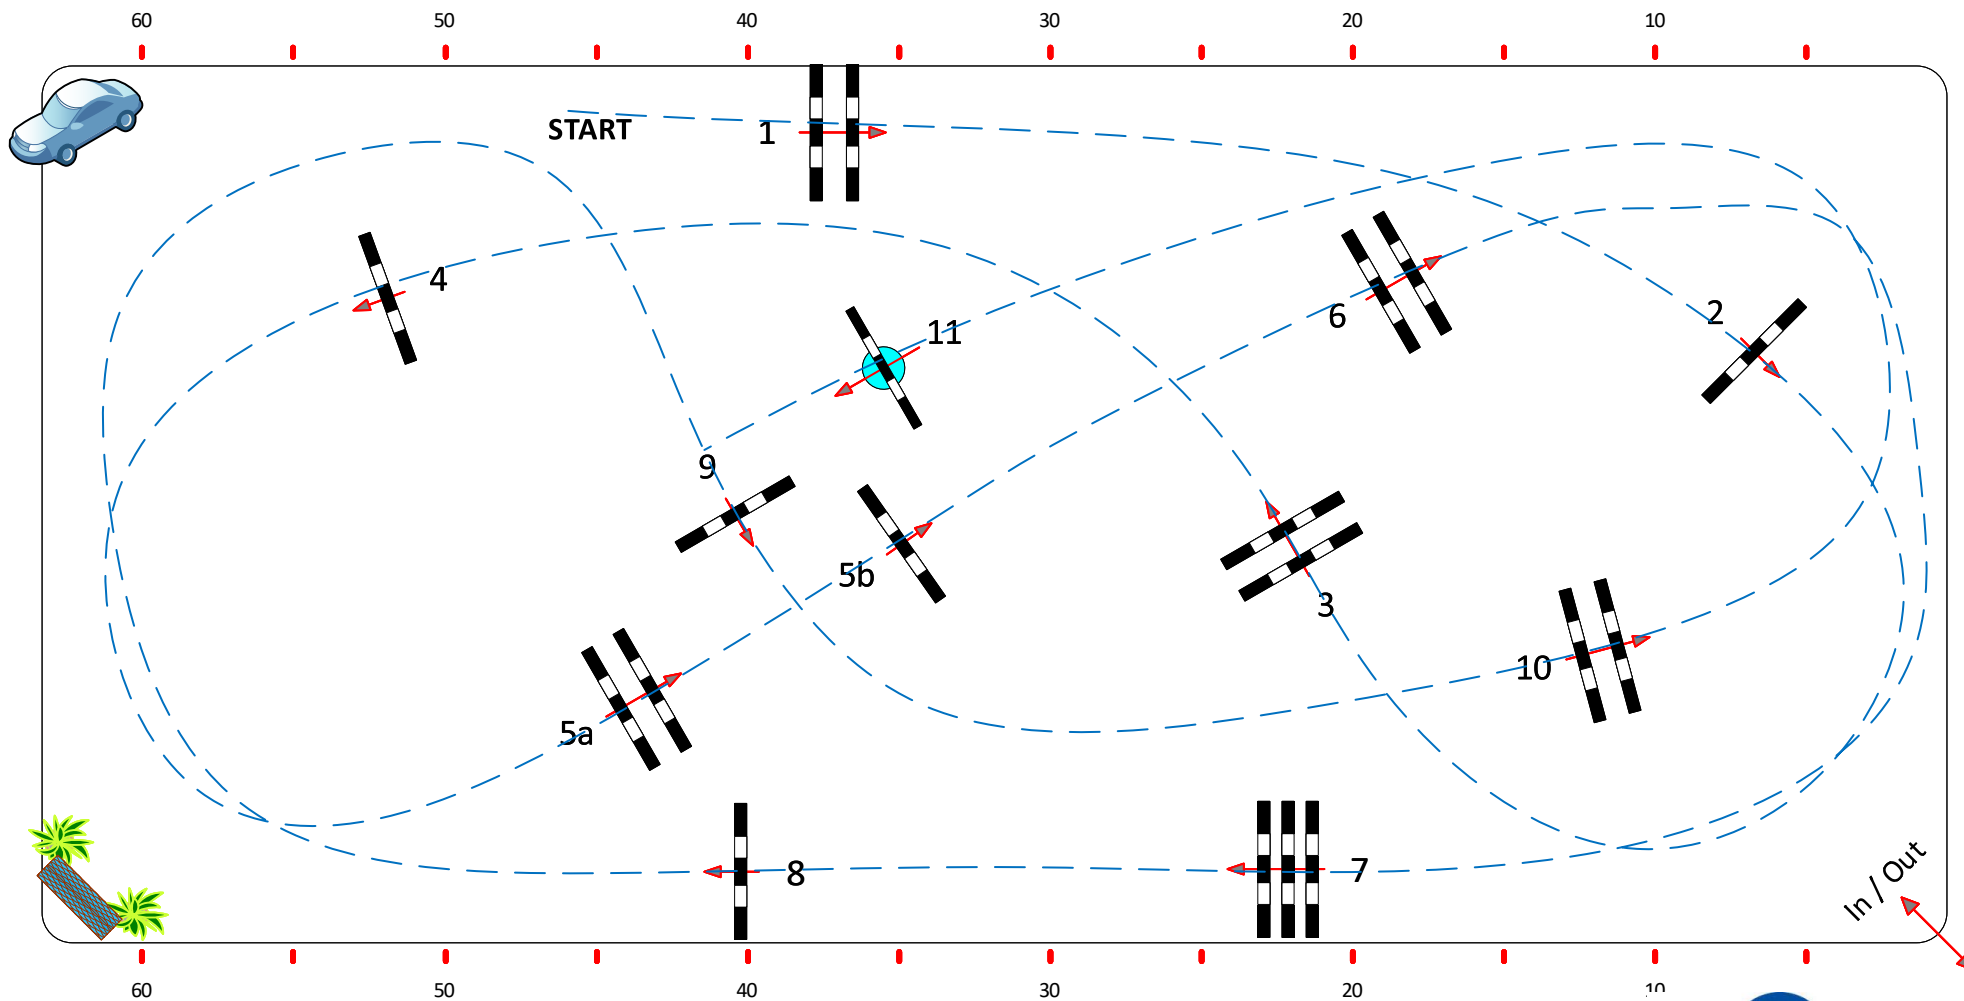

CSI2*, CSI1*, CSIYH Michałowice 15-18 10 2020

BR 130 two against the clock

Class No.: 9 CSI1*

Big Tour

Competition against the clock

czwartek, 15 październik 2020

Start: 0:00

Table: A/A
National RG:
FEI RG / Art. 238.2.1
Height: 130 m

Speed: 350 m/min
Length: 410 m
Time allowed: 71 sec
Time limit: 142 sec

Obstacles: 11
Efforts: 12
Penalty sec:
Closed combination:

Length: 0 m
Time allowed: 0 sec
Time limit: 0 sec

2nd Jump-off:
Length: 0 m
Time allowed: 0 sec
Time limit: 0 sec