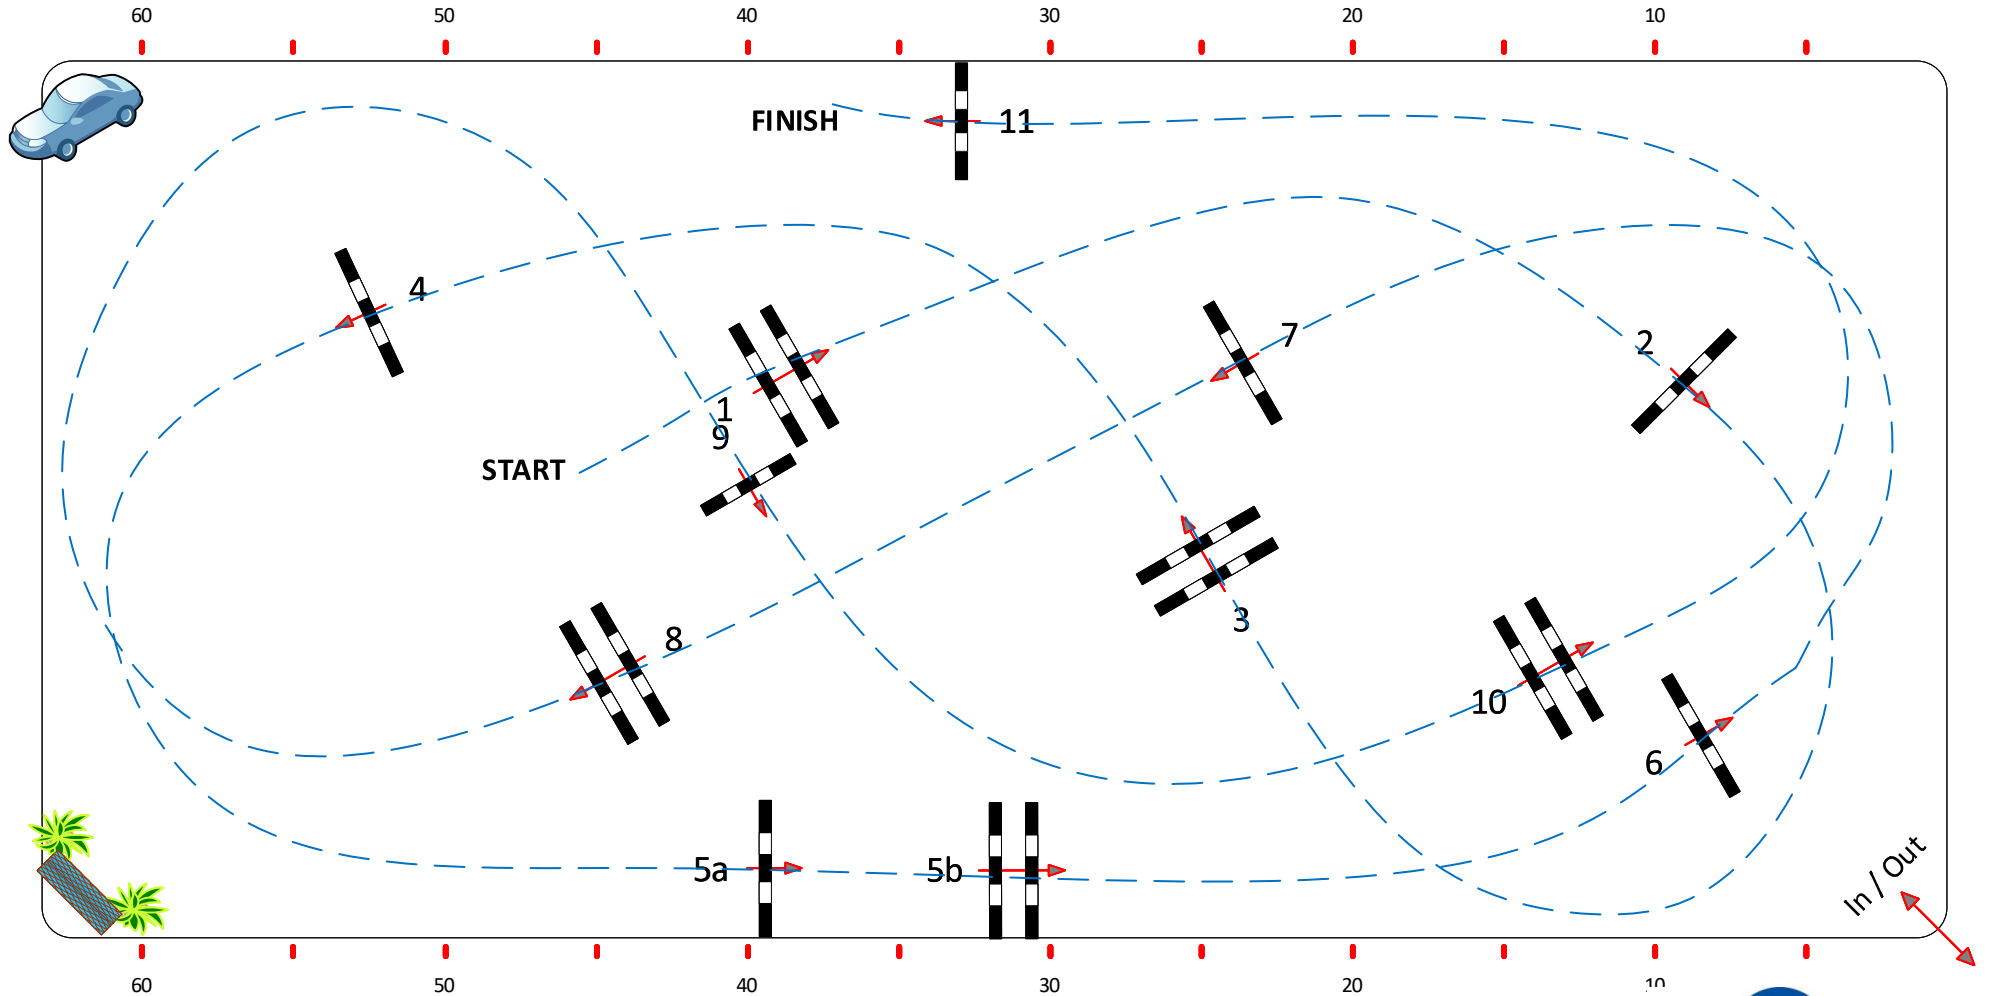

# CSI2\*, CSI1\*, CSIYH Michałowice 14-18 10 2020

SR 110 against the clock

Class No.: 7 CSI1\*

Small Tour

Competition against the clock

czwartek, 15 październik 2020

Start: 0:00

Table: A/A  
National RG:  
FEI RG / Art. 238.2.1  
Height: 110 m

Speed: 350 m/min  
Length: 400 m  
Time allowed: 69 sec  
Time limit: 138 sec

Obstacles: 11  
Efforts: 12  
Penalty sec:  
Closed combination:

Length: 0 m  
Time allowed: 0 sec  
Time limit: 0 sec

2nd Jump-off:  
Length: 0 m  
Time allowed: 0 sec  
Time limit: 0 sec