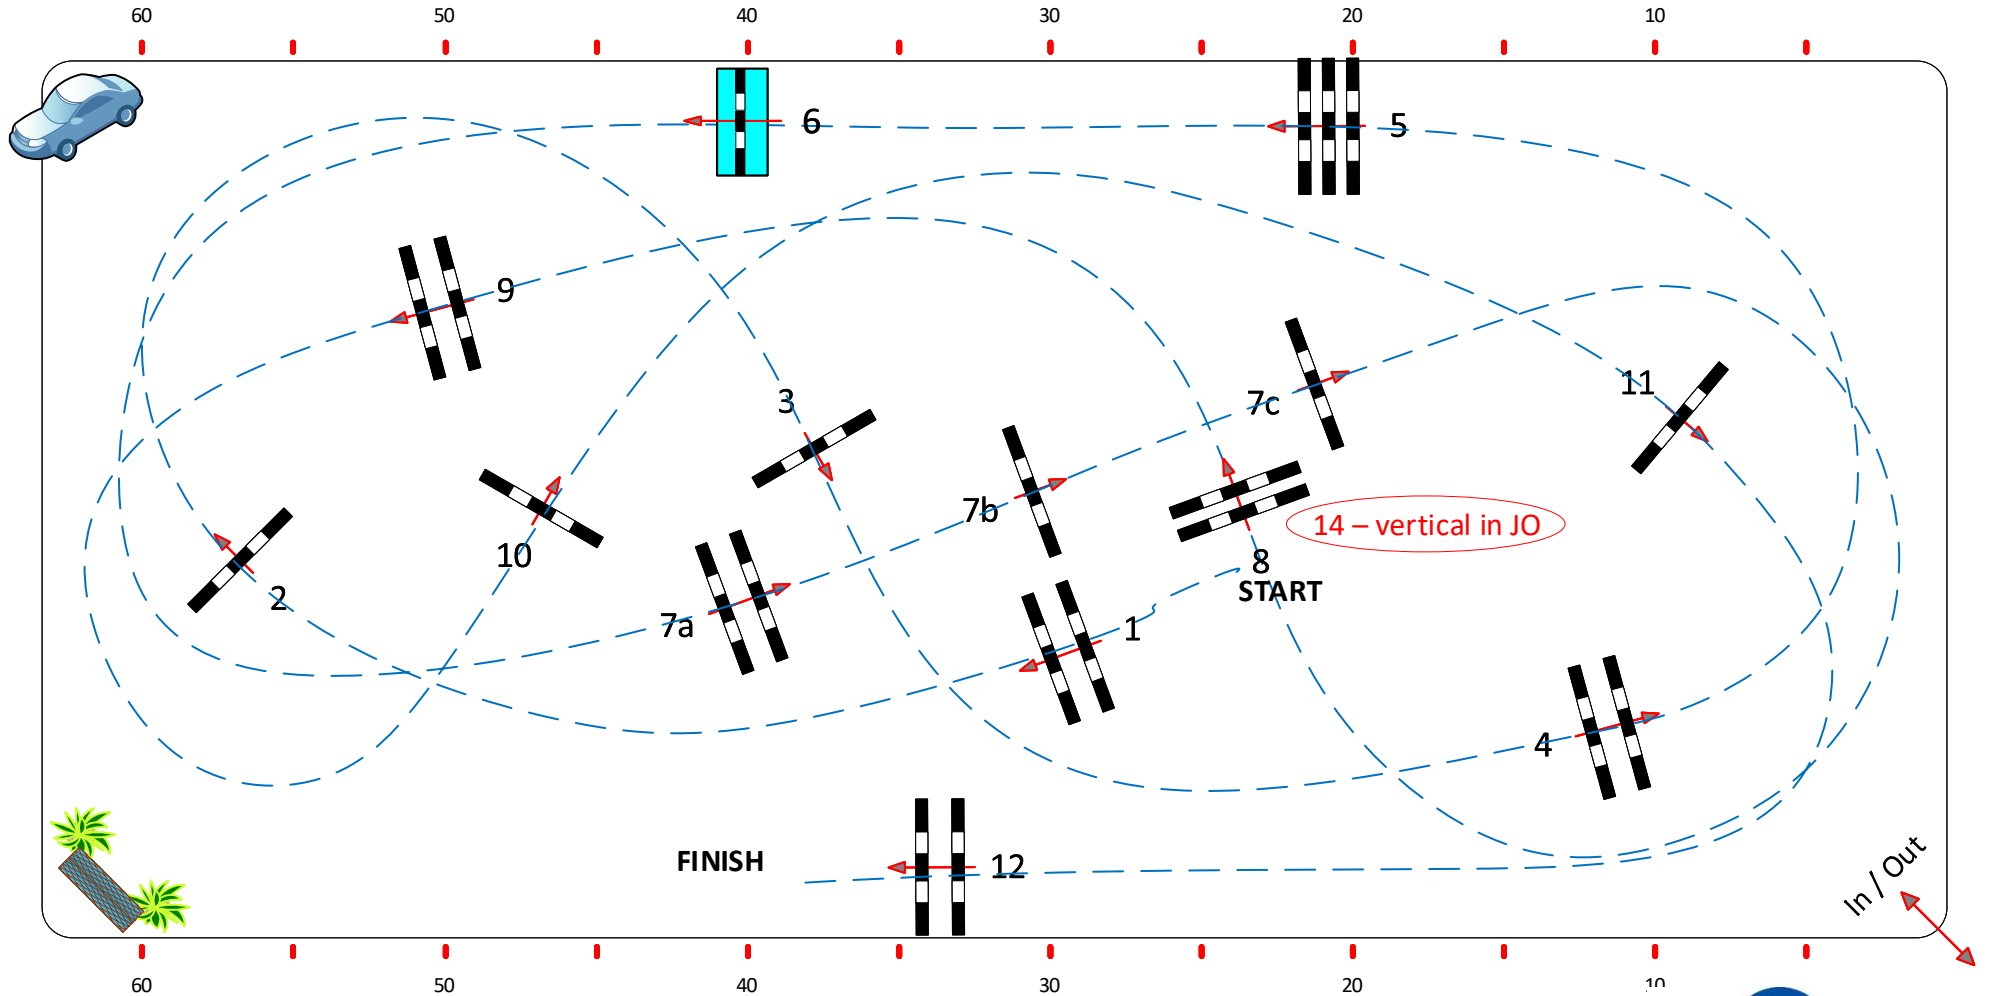

# CSI2\*, CSI1\*, CSIYH Michałowice 15-18 10 2020

Final GR (140) with jump off

Class No.: 5 CSI2\*

Gold Tour

Competition with one jump-off

sobota, 17 październik 2020

Start: 0:00

**J.O.: 14,9,7ab,12,3,4,6**

Table: A/A  
National RG:  
FEI RG / Art. 238.2.2  
Height: 140 m

Speed: 350 m/min  
Length: 430 m  
Time allowed: 74 sec  
Time limit: 148 sec

Obstacles: 12/7  
Efforts: 14/8  
Penalty sec:  
Closed combination:

Length: 280 m  
Time allowed: 48 sec  
Time limit: 96 sec

2nd Jump-off:  
Length: 0 m  
Time allowed: 0 sec  
Time limit: 0 sec

Course Designers: Szymon Tarant (FEI Level 3), Anna Skobrtal, Piotr Staniszewski