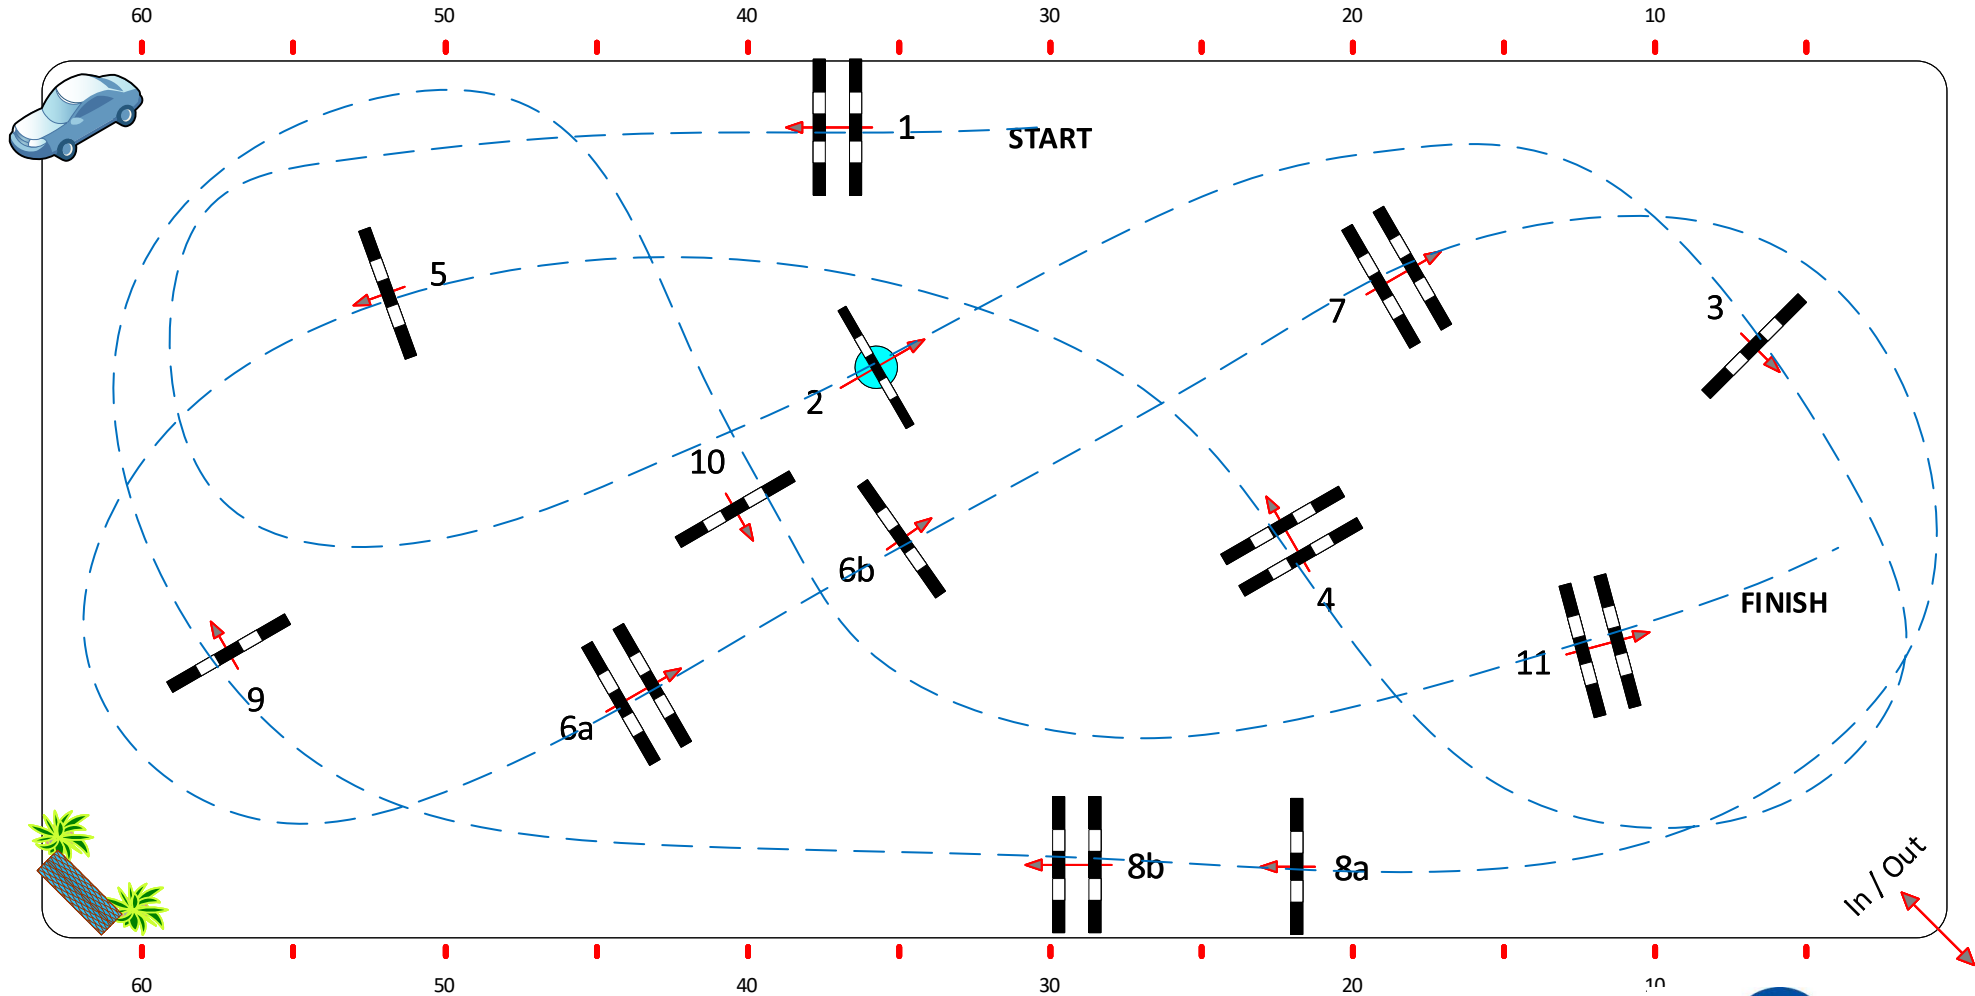

CSI2*, CSI1*, CSIYH Michałowice 15-18 10 2020

GT 135 two against the clock

Class No.: 1 CSI2*

Gold Tour

Competition against the clock

czwartek, 15 październik 2020

Start: 0:00

Table: A/A
National RG:
FEI RG / Art. 238.2.1
Height: 135 m

Speed: 350 m/min
Length: 410 m
Time allowed: 71 sec
Time limit: 142 sec

Obstacles: 11
Efforts: 13
Penalty sec:
Closed combination:

Length: 0 m
Time allowed: 0 sec
Time limit: 0 sec

2nd Jump-off:
Length: 0 m
Time allowed: 0 sec
Time limit: 0 sec