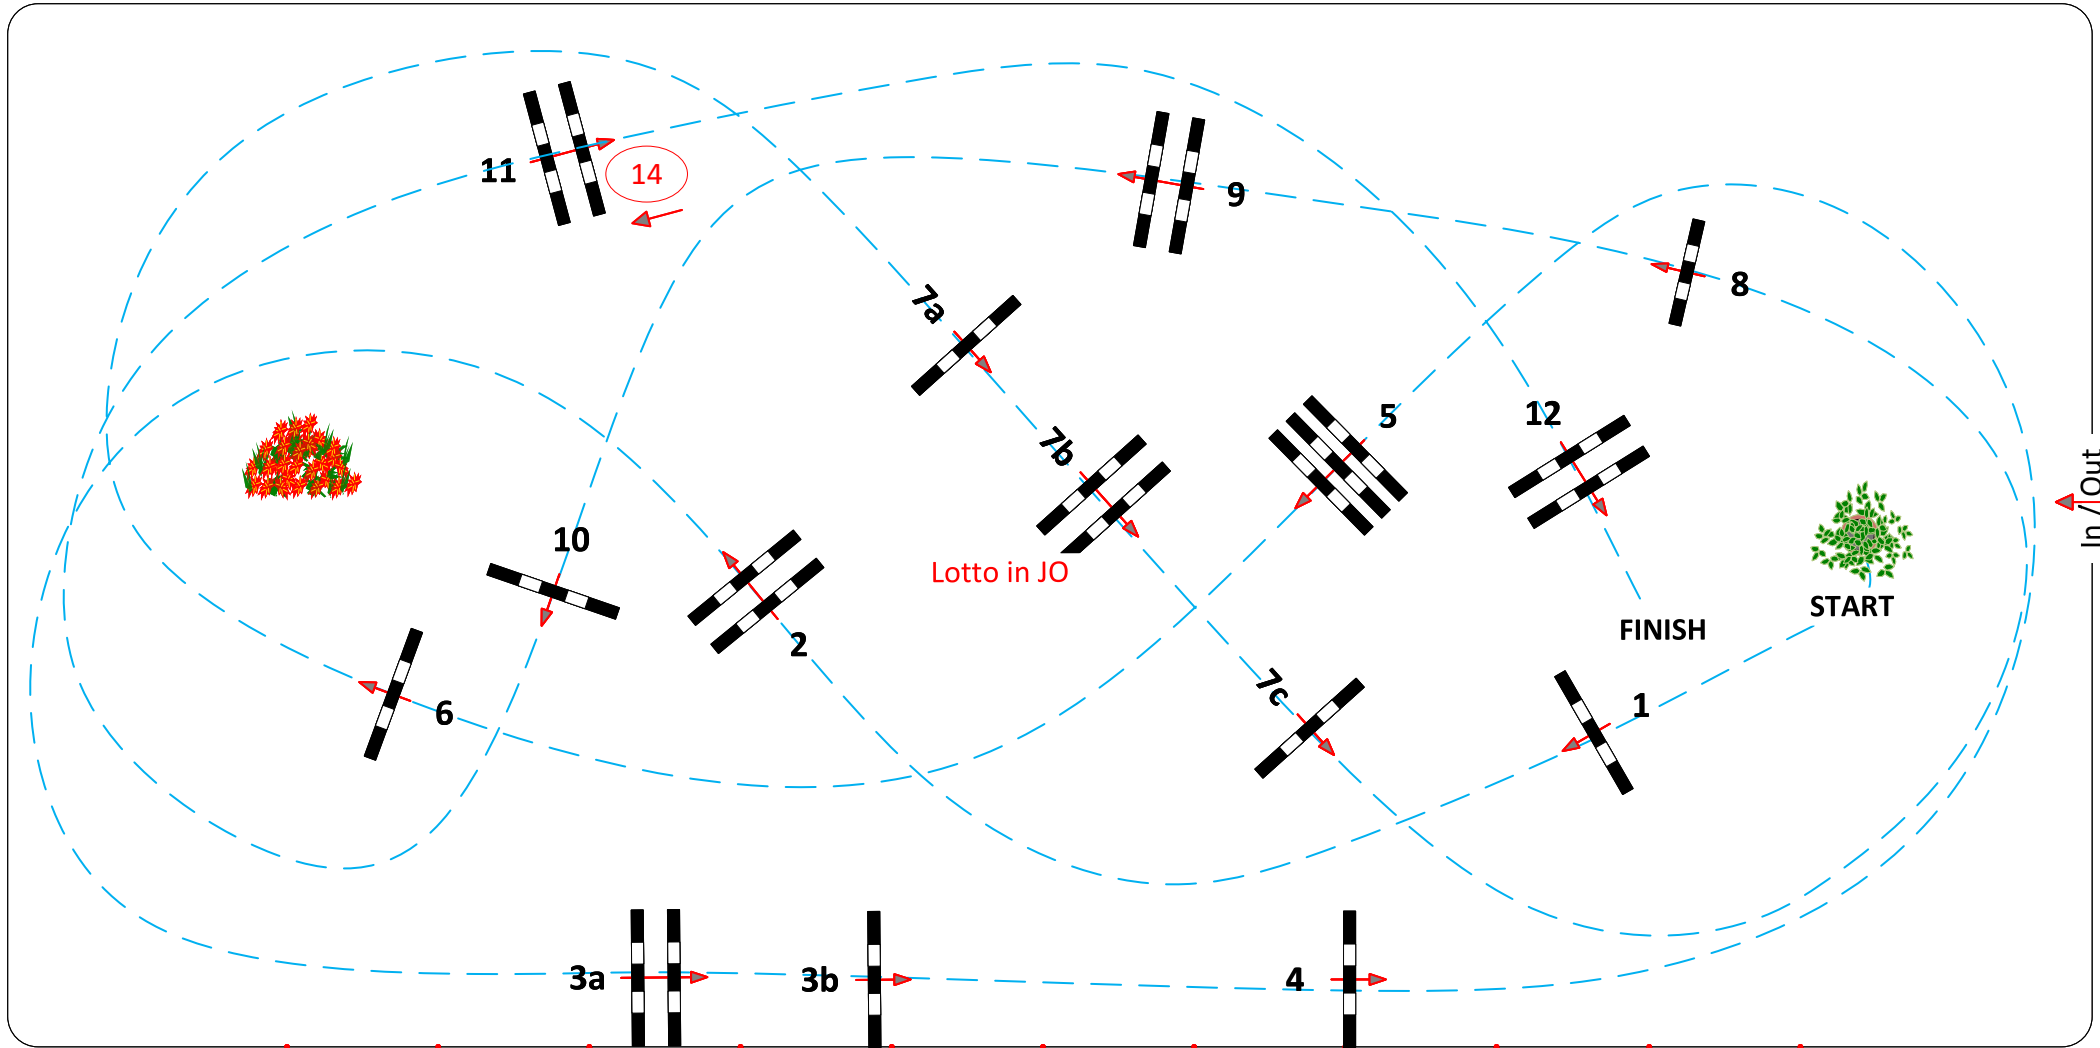

SUNDAY
 No 8 Grand Prix
 WC, LR-C
 155 cm - JO

Table: A
 National RG:
 FEI RG / Art. 238.2.2
 Height: 155 m

Speed: 350 m/min
 Length: 0 m
 Time allowed: 0 sec
 Time limit: 0 sec

Obstacles: 12/7
 Efforts: 15/8
 Penalty sec:
 Closed combination:

JO: 1,2.3ab.10,7b,8,14

Length: 300 m
 Time allowed: 52 sec
 Time limit: 104 sec

10 20 30 40 50 60