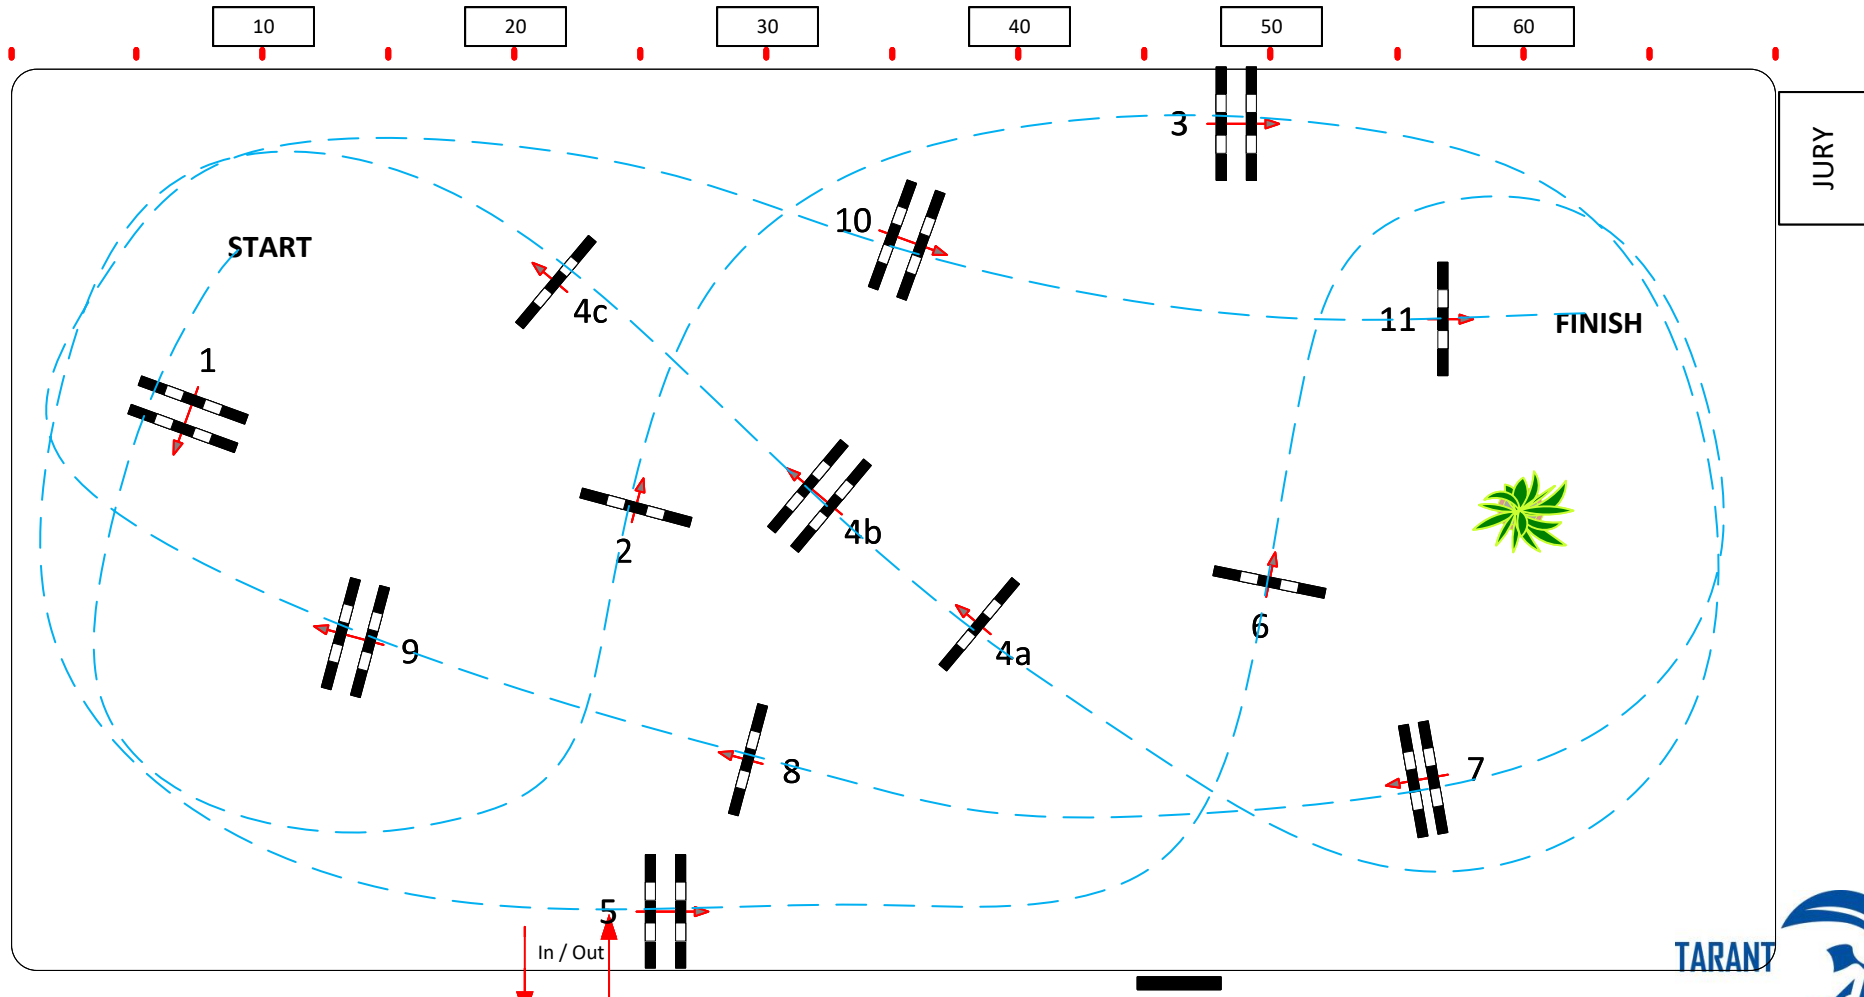

Class No.:

Competition against the clock

niedziela, 9 październik 2022

Start: 0:00

Table: A  
 National RG:  
 FEI RG / Art. 238.2.1  
 Height: 1,15 & 1,35 m

Speed: 350 m/min  
 Length: 440 m  
 Time allowed: 76 sec  
 Time limit: 152 sec

Obstacles: 11  
 Efforts: 13  
 Penalty sec:  
 Closed combination:

:  
 Length: 0 m  
 Time allowed: 0 sec  
 Time limit: 0 sec

Elite Tour, Medium Tour  
 Final F&T (115/135)

Course Designers: Szymon Tarant (FEI Level 3, POL) & Daniel Miechowicz, Robert Musiał, Rafał Borecki, Dominika Kozłowska