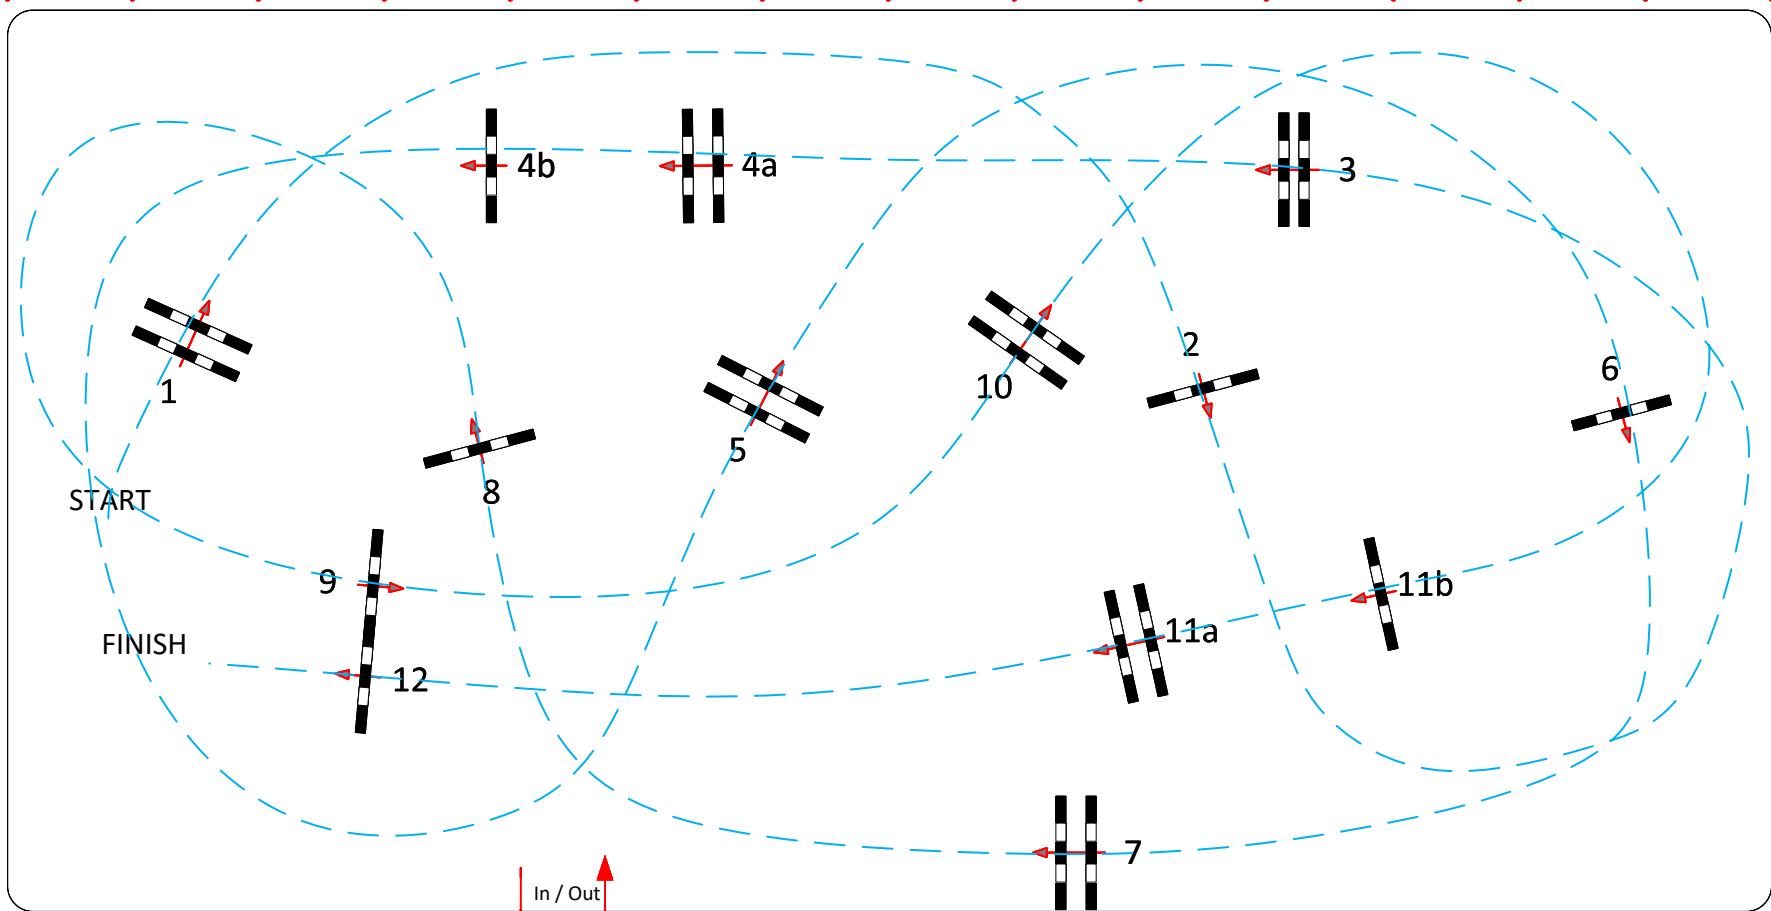

Big Tour
140
F&T

Class No.: 8

Competition against the clock

sobota, 8 październik 2022

Table: A
 National RG:
 FEI RG / Art. 238.2.1
 Height: 1,40 m

Speed: 350 m/min
 Length: 450 m
 Time allowed: 78 sec
 Time limit: 156 sec

Obstacles: 12
 Efforts: 14
 Penalty sec:
 Closed combination:

Length: 0 m
 Time allowed: 0 sec
 Time limit: 0 sec

Length: 0 m
 Time allowed: 0 sec
 Time limit: 0 sec

In / Out

Course Designers: Szymon Tarant (FEI Level 3, POL) & Daniel Miechowicz, Robert Musiał, Rafał Borecki, Dominika Kozłowska