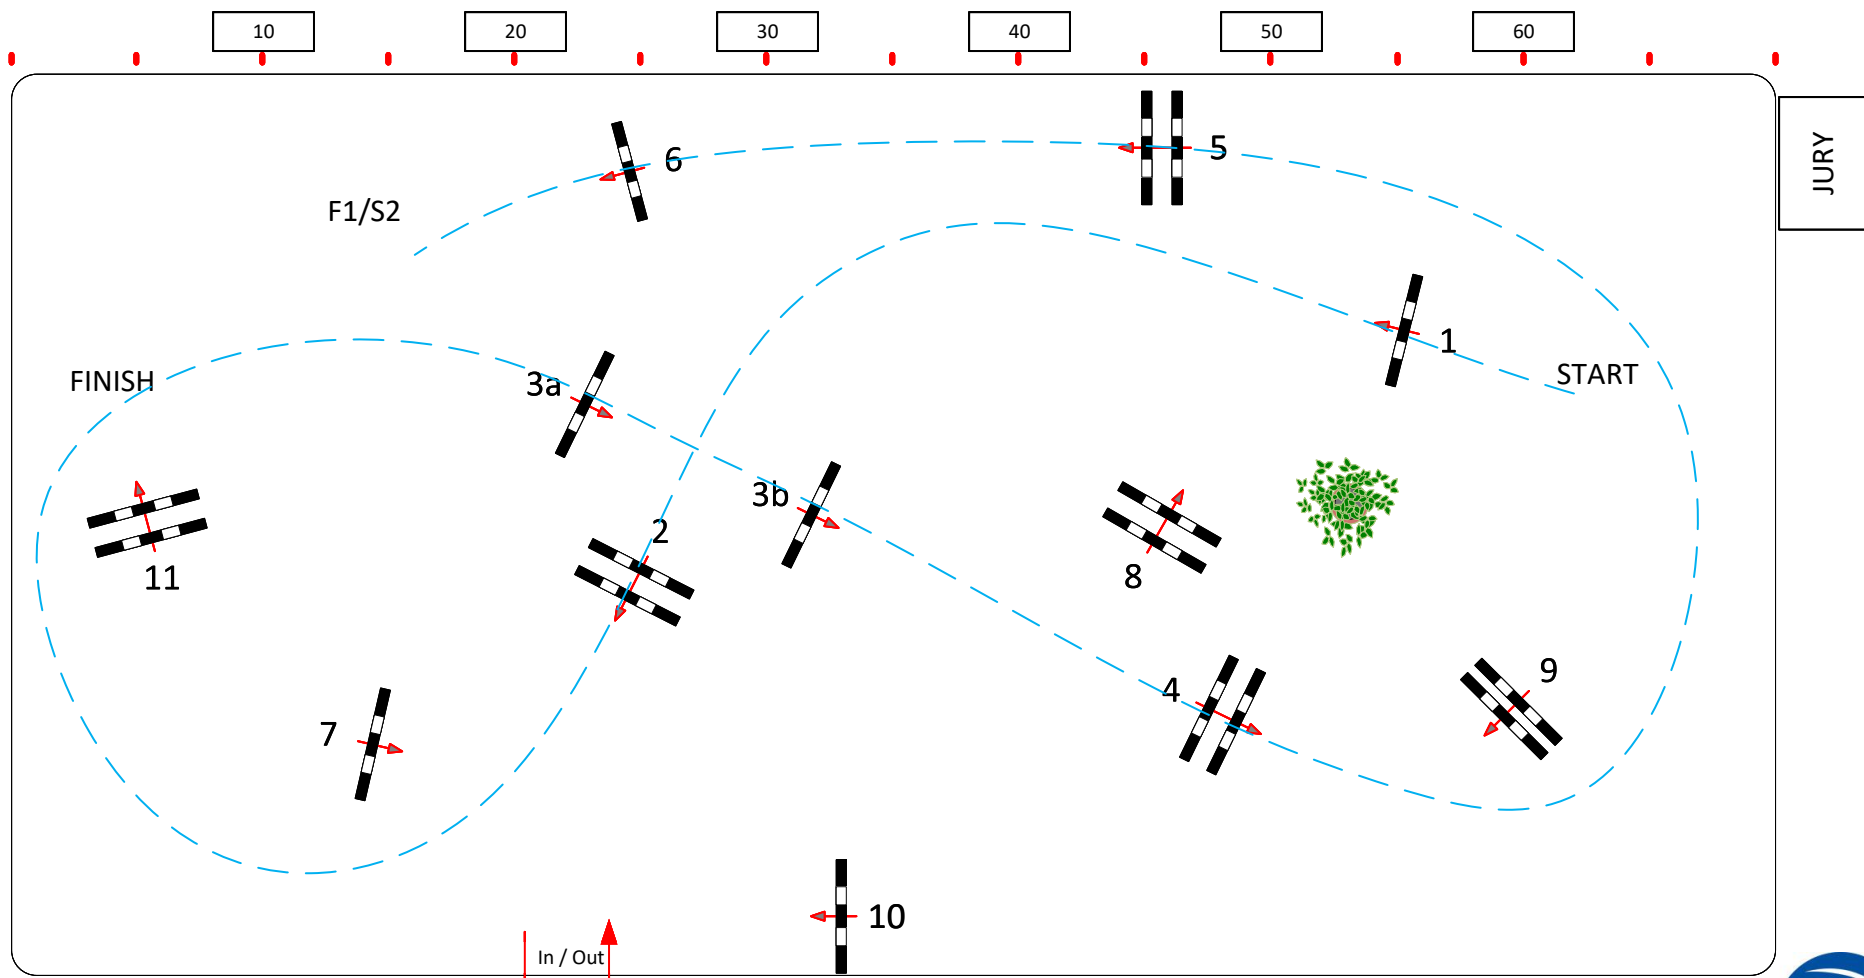

Class No.: 2

Elite Toure

Competition in two Phases

piątek, 7 październik 2022

Start: 0:00

Table: A/A
 National RG:
 FEI RG / Art. 274.2.5
 Height: 1,10 m

Speed: 350 m/min
 Length: 250 m
 Time allowed: 43 sec
 Time limit: 86 sec

Obstacles: 6/5
 Efforts: 7/5
 Penalty sec:
 Closed combination:

:
 Length: 230 m
 Time allowed: 40 sec
 Time limit: 80 sec

2nd Jump-off:
 Length: 0 m
 Time allowed: 0 sec
 Time limit: 0 sec

Course Designers: Szymon Tarant (FEI Level 3, POL) & Daniel Miechowicz, Robert Musiał, Rafał Borecki, Dominika Kozłowska